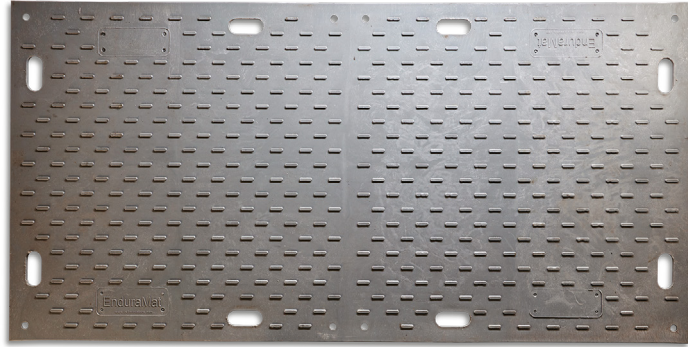

ENDURAMAT™

GROUND PROTECTION MAT

Heavy duty ground protection mat suitable for worksites, events and creating temporary access. Drive cars, trucks, forklifts, tractors and cranes up to 176,000 lbs, causing little to no disturbance to the ground underneath.

PRODUCT RANGE

ENDURAMAT™

Usage Benefits

- Clearly demarcate walkways and thoroughfares to avoid hazards
- Create stable ground conditions for heavy vehicles and machinery
- Clearly signpost to inform, educate and navigate pedestrians
- Create semi-permanent roadways using heavy-duty couplers
- Create clear passageways to help reinforce social distancing measures
- Create portable roadways using light-duty couplers
- Inquire about minimum order quantities for customized branding and colors
- Made from recycled material and can be returned at end of life for recycling or reuse
- Prevents costly damage to landscapes and hardscapes
- Vehicle and pedestrian anti-skid surface
- Easier to maneuver with molded hand grips