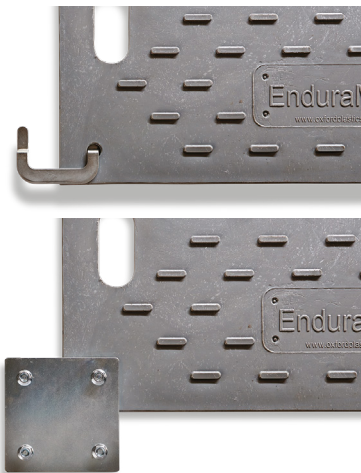

## GROUND PROTECTION MAT

Heavy duty ground protection mat suitable for worksites, events and creating temporary access. Drive cars, trucks, forklifts, tractors and cranes up to 176,000 lbs, causing little to no disturbance to the ground underneath.

#### Usage Benefits

- ▶ Clearly demarcate walkways and thoroughfares to avoid hazards
- ▶ Create stable ground conditions for heavy vehicles and machinery
- ▶ Clearly signpost to inform, educate and navigate pedestrians
- ▶ Create semi-permanent roadways using heavy-duty couplers
- ▶ Create clear passageways to help reinforce social distancing measures
- ▶ Create portable roadways using light-duty couplers
- ▶ Inquire about minimum order quantities for customized branding and colors
- ▶ Made from recycled material and can be returned at end of life for recycling or reuse
- ▶ Prevents costly damage to landscapes and hardscapes
- ▶ Vehicle and pedestrian anti-skid surface
- ▶ Easier to maneuver with molded hand grips