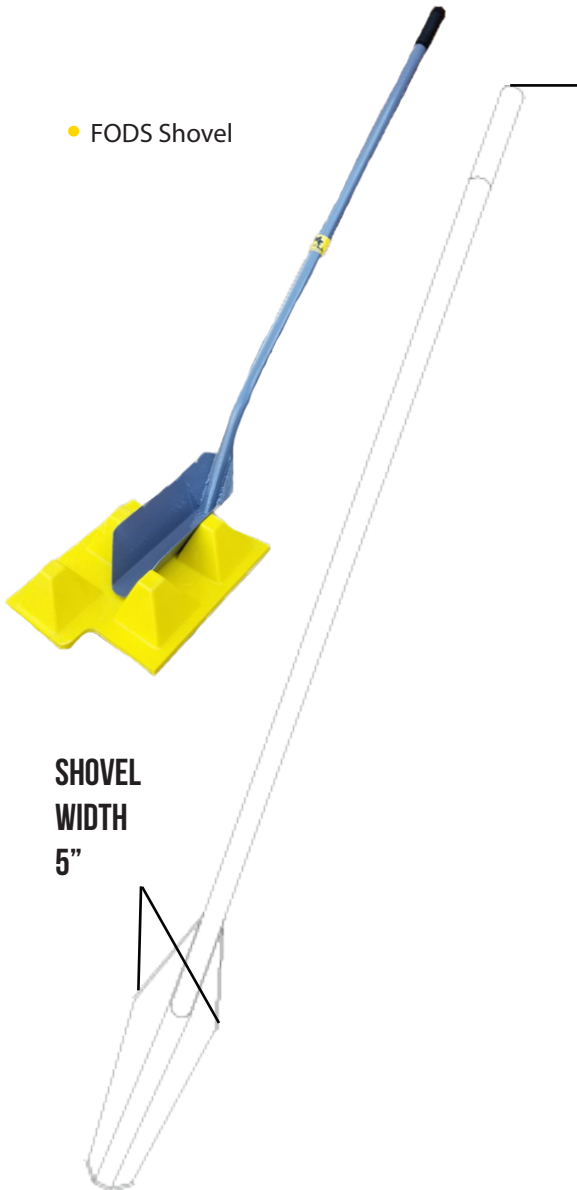

FODS INSTALLATION ACCESSORIES 6200 FS & FODS 6100 MMT

Tooling Data Sheet

GENERAL INFORMATION

The FODS Shovel Accessory is especially designed to fit between the columns of pyramids. The FODS Hook Accessory is designed to move FODS mats into place. The FODS Hook can be inserted through holes in the mat base for easy transport.

For more information on how to use the accessories please contact us at 800-671-9662.

● FODS Shovel

SHOVEL
WIDTH
5"

● FODS Hook

SHOVEL
HEIGHT
59 1/2"

HOOK
HANDLE
WIDTH
5"

HOOK
HEIGHT
35 1/2"