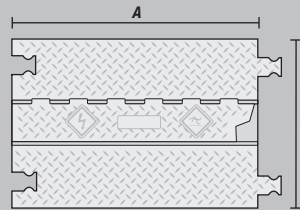

### Lid/Base Color Options

Yellow/Black = Y/B

### LOAD CAPACITY

Max load tested at 70°F (21°C)

7,990 lb./Tire (3,624 kg)  
15,980 lb./Axle (7,248 kg)

MODEL	A: LENGTH	B: WIDTH	C: HEIGHT	D: CHANNEL WIDTH	E: CHANNEL HEIGHT	WEIGHT
YJ1-300	36 in. (91.44 cm)	20.625 in. (52.39 cm)	3.875 in. (9.84 cm)	3.0 in. (7.62 cm)	3.0 in. (7.62 cm)	42.6 lb. (19.3 kg)