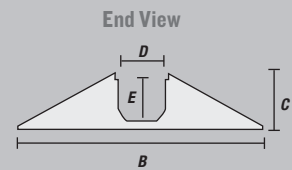

### Lid/Base Color Options

Yellow/Black = Y/B

### LOAD CAPACITY

Max load tested at 70°F (21°C)

9,435 lb./Tire (4,259 kg)  
18,870 lb./Axle (8,518 kg)

MODEL	A: LENGTH	B: WIDTH	C: HEIGHT	D: CHANNEL WIDTH	E: CHANNEL HEIGHT	WEIGHT
YJ1-500	36 in. (91.44 cm)	26.75 in. (67.95 cm)	5.875 in. (14.92 cm)	5 in. (12.7 cm)	5 in. (12.7 cm)	92 lb. (41.7 kg)