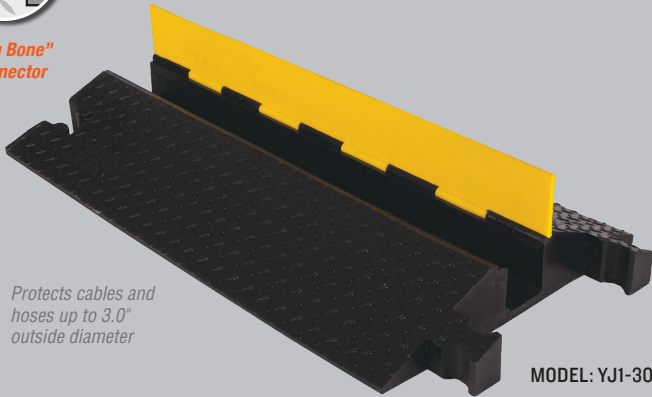

# 1-CHANNEL HEAVY DUTY

System features Dog Bone Connectors

## FEATURES

- Protects cables and hoses up to 5.0" outside dia.
- The "original" cable protector
- Dog Bone Connectors to extend to any desired length
- Thick lid and base allow for high volume of traffic
- Hinged lid for easy cable placement
- Modular interlocking design

YELLOW JACKET® 1-CHANNEL CABLE PROTECTORS with hinged lid protect valuable large electrical cables and hose lines from damage while providing a safer crossing in high volume traffic areas. Modular interlocking design is ideal for extremely heavy duty industrial areas.

## YELLOW JACKET HEAVY DUTY 1-CHANNEL - 3 INCH

"Dog Bone" Connector

Protects cables and hoses up to 3.0" outside diameter

MODEL: YJ1-300