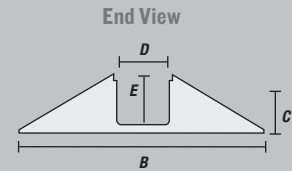

### Lid/Base Color Options

Yellow/Black = Y/B

### LOAD CAPACITY

Max load tested at 70°F (21°C)

7,990 lb./Tire (3,624 kg)  
15,980 lb./Axle (7,248 kg)

MODEL	A: LENGTH	B: WIDTH	C: HEIGHT	D: CHANNEL WIDTH	E: CHANNEL HEIGHT	WEIGHT
YJ1-300	36 in. (91.44 cm)	20.625 in. (52.39 cm)	3.875 in. (9.84 cm)	3.0 in. (7.62 cm)	3.0 in. (7.62 cm)	42.6 lb. (19.3 kg)