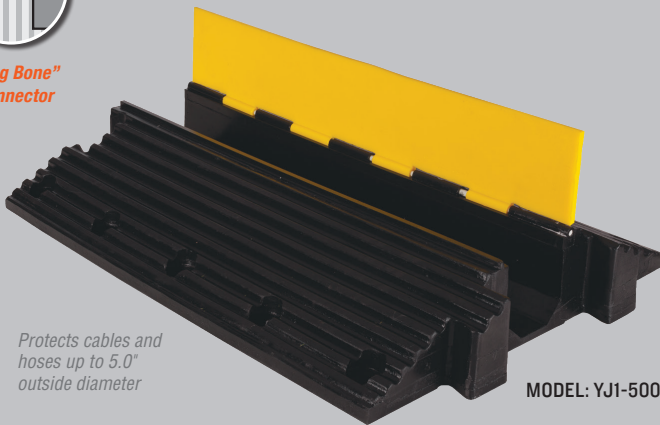

## FEATURES

- Protects cables and hoses up to 5.0" outside dia.
- The "original" cable protector
- Dog Bone Connectors to extend to any desired length
- Thick lid and base allow for high volume of traffic
- Hinged lid for easy cable placement
- Modular interlocking design

YELLOW JACKET® 1-CHANNEL CABLE PROTECTORS with hinged lid protect valuable large electrical cables and hose lines from damage while providing a safer crossing in high volume traffic areas. Modular interlocking design is ideal for extremely heavy duty industrial areas.

### LOAD CAPACITY

Max load tested at 70°F (21°C)

7,990 lb./Tire (3,624 kg)  
15,980 lb./Axle (7,248 kg)

MODEL	A: LENGTH	B: WIDTH	C: HEIGHT	D: CHANNEL WIDTH	E: CHANNEL HEIGHT	WEIGHT
YJ1-300	36 in. (91.44 cm)	20.625 in. (52.39 cm)	3.875 in. (9.84 cm)	3.0 in. (7.62 cm)	3.0 in. (7.62 cm)	42.6 lb. (19.3 kg)

## YELLOW JACKET HEAVY DUTY 1-CHANNEL - 5 INCH

"Dog Bone" Connector

Protects cables and hoses up to 5.0" outside diameter

MODEL: YJ1-500