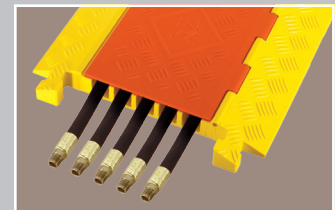

5-CHANNEL GENERAL PURPOSE

System features patented T-Connectors

- ## FEATURES
- Protects cables and hoses up to 1.3" outside dia.
 - Patented T-Connectors to extend to any length
 - Reinforced hinged lid for easy cable placement
 - All-weather polyurethane construction
 - Patented 5-bar tread surface for maximum traction
 - Easy to transport, setup, disassemble, and store

T-Connector

MODEL: CP5X125-GP

LINEBACKER® 5-CHANNEL GENERAL PURPOSE with hinged lid provides a safer crossing for vehicles and pedestrian traffic while protecting valuable electrical cables and hose lines from damage in extreme weather conditions and work environments. Modular interlocking design is ideal for use in entertainment venues, sporting events, and most public, commercial, industrial, and utility applications.

Protects cables and hoses up to 1.3" outside diameter

Lid/Base Color Options

LOAD CAPACITY

Max load tested at 70°F (21°C)
 10,500 lb./Tire (4,763 kg)
 21,000 lb./Axle (9,526 kg)

U.S. Patent No: D415,112

MODEL	A: LENGTH	B: WIDTH	C: HEIGHT	D: CHANNEL WIDTH	E: CHANNEL HEIGHT	WEIGHT
CP5X125-GP	36 in. (91.44 cm)	17.25 in. (43.82 cm)	1.95 in. (5.0 cm)	1.3 in. (3.3 cm)	1.3 in. (3.3 cm)	22 lb. (10 kg)

ACCESSORIES for Linebacker 5-Channel General Purpose Cable Protectors

END CAPS (Pair Only)

CPEC5X125-GP

End Caps Color: O = Orange

45° "Y" PROTECTOR

MODEL: CPY5X125-GP
(Split or join cable runs)

"Y" Connector Color:
 O/Y = Orange Lid with Yellow Ramps