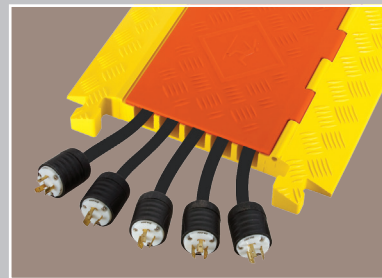

T-Connector

MODEL: CP5X125-GP

LINEBACKER® 5-CHANNEL GENERAL PURPOSE with hinged lid provides a safer crossing for vehicles and pedestrian traffic while protecting valuable electrical cables and hose lines from damage in extreme weather conditions and work environments. Modular interlocking design is ideal for use in entertainment venues, sporting events, and most public, commercial, industrial, and utility applications.

Protects cables and hoses up to 1.3" outside diameter

Lid/Base Color Options

LOAD CAPACITY

Max load tested at 70°F (21°C)
 10,500 lb./Tire (4,763 kg)
 21,000 lb./Axle (9,526 kg)

U.S. Patent No: D415,112

MODEL	A: LENGTH	B: WIDTH	C: HEIGHT	D: CHANNEL WIDTH	E: CHANNEL HEIGHT	WEIGHT
CP5X125-GP	36 in. (91.44 cm)	17.25 in. (43.82 cm)	1.95 in. (5.0 cm)	1.3 in. (3.3 cm)	1.3 in. (3.3 cm)	22 lb. (10 kg)

ACCESSORIES for Linebacker 5-Channel General Purpose Cable Protectors

END CAPS (Pair Only)

CPEC5X125-GP

End Caps Color: O = Orange

45° "Y" PROTECTOR

MODEL: CPY5X125-GP
(Split or join cable runs)

"Y" Connector Color:
 O/Y = Orange Lid with Yellow Ramps

MODEL	A: LENGTH	B: WIDTH	C: HEIGHT	D: CHANNEL WIDTH	E: CHANNEL HEIGHT	WEIGHT	
45° "Y" PROTECTOR	CPY5X125-GP	19.75 in. (50.17 cm)	17.25 in. (43.82 cm)	1.95 in. (5.0 cm)	1.3 in. (3.3 cm)	1.3 in. (3.3 cm)	9.4 lb. (4.3 kg)
END CAPS (PAIR)	CPEC5X125-GP	Female: 4.75 in. (12.07 cm)	17.25 in. (43.82 cm)	1.95 in. (5.0 cm)	1.3 in. (3.3 cm)	1.3 in. (3.3 cm)	2.7 lb. (1.2 kg)
		Male: 4.75 in. (12.07 cm)	17.25 in. (43.82 cm)	1.95 in. (5.0 cm)	1.3 in. (3.3 cm)	1.3 in. (3.3 cm)	2.7 lb. (1.2 kg)