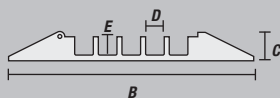

T-Connector

MODEL: CP5X125-GP

LINEBACKER® 5-CHANNEL GENERAL PURPOSE with hinged lid provides a safer crossing for vehicles and pedestrian traffic while protecting valuable electrical cables and hose lines from damage in extreme weather conditions and work environments. Modular interlocking design is ideal for use in entertainment venues, sporting events, and most public, commercial, industrial, and utility applications.

Protects cables and hoses up to 1.3" outside diameter

Lid/Base Color Options

LOAD CAPACITY

Max load tested at 70°F (21°C)
 10,500 lb./Tire (4,763 kg)
 21,000 lb./Axle (9,526 kg)

U.S. Patent No: D415,112

MODEL	A: LENGTH	B: WIDTH	C: HEIGHT	D: CHANNEL WIDTH	E: CHANNEL HEIGHT	WEIGHT
CP5X125-GP	36 in. (91.44 cm)	17.25 in. (43.82 cm)	1.95 in. (5.0 cm)	1.3 in. (3.3 cm)	1.3 in. (3.3 cm)	22 lb. (10 kg)

ACCESSORIES for Linebacker 5-Channel General Purpose Cable Protectors

END CAPS (Pair Only)

CPEC5X125-GP

End Caps Color: O = Orange

45° "Y" PROTECTOR

MODEL: CPY5X125-GP
(Split or join cable runs)

"Y" Connector Color:
 O/Y = Orange Lid with Yellow Ramps

MODEL	A: LENGTH	B: WIDTH	C: HEIGHT	D: CHANNEL WIDTH	E: CHANNEL HEIGHT	WEIGHT	
45° "Y" PROTECTOR	CPY5X125-GP	19.75 in. (50.17 cm)	17.25 in. (43.82 cm)	1.95 in. (5.0 cm)	1.3 in. (3.3 cm)	1.3 in. (3.3 cm)	9.4 lb. (4.3 kg)
END CAPS (PAIR)	CPEC5X125-GP	Female: 4.75 in. (12.07 cm)	17.25 in. (43.82 cm)	1.95 in. (5.0 cm)	1.3 in. (3.3 cm)	1.3 in. (3.3 cm)	2.7 lb. (1.2 kg)
		Male: 4.75 in. (12.07 cm)	17.25 in. (43.82 cm)	1.95 in. (5.0 cm)	1.3 in. (3.3 cm)	1.3 in. (3.3 cm)	2.7 lb. (1.2 kg)