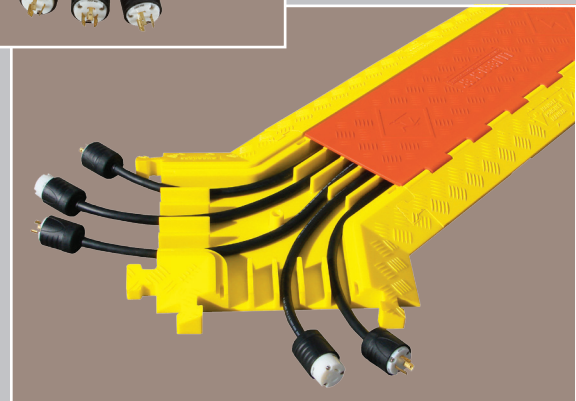

5-CHANNEL GENERAL PURPOSE

System features patented T-Connectors

- ## FEATURES
- Protects cables and hoses up to 1.3" outside dia.
 - Patented T-Connectors to extend to any length
 - Reinforced hinged lid for easy cable placement
 - All-weather polyurethane construction
 - Patented 5-bar tread surface for maximum traction
 - Easy to transport, setup, disassemble, and store

T-Connector

MODEL: CP5X125-GP

LINEBACKER® 5-CHANNEL GENERAL PURPOSE with hinged lid provides a safer crossing for vehicles and pedestrian traffic while protecting valuable electrical cables and hose lines from damage in extreme weather conditions and work environments. Modular interlocking design is ideal for use in entertainment venues, sporting events, and most public, commercial, industrial, and utility applications.

Protects cables and hoses up to 1.3" outside diameter

Lid/Base Color Options

LOAD CAPACITY

Max load tested at 70°F (21°C)
 10,500 lb./Tire (4,763 kg)
 21,000 lb./Axle (9,526 kg)

U.S. Patent No: D415,112

MODEL	A: LENGTH	B: WIDTH	C: HEIGHT	D: CHANNEL WIDTH	E: CHANNEL HEIGHT	WEIGHT
CP5X125-GP	36 in. (91.44 cm)	17.25 in. (43.82 cm)	1.95 in. (5.0 cm)	1.3 in. (3.3 cm)	1.3 in. (3.3 cm)	22 lb. (10 kg)

ACCESSORIES for Linebacker 5-Channel General Purpose Cable Protectors

END CAPS (Pair Only)

CPEC5X125-GP

End Caps Color: O = Orange

45° "Y" PROTECTOR

MODEL: CPY5X125-GP
(Split or join cable runs)

"Y" Connector Color:
 O/Y = Orange Lid with Yellow Ramps