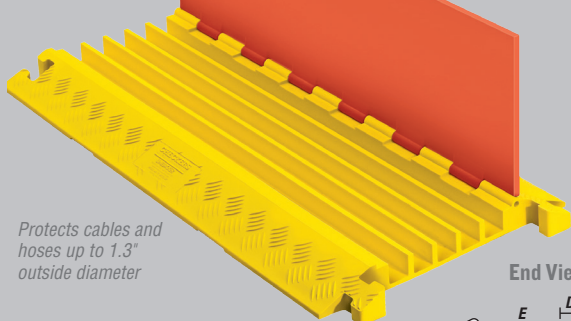

5-CHANNEL GENERAL PURPOSE

System features patented T-Connectors

- ## FEATURES
- Protects cables and hoses up to 1.3" outside dia.
 - Patented T-Connectors to extend to any length
 - Reinforced hinged lid for easy cable placement
 - All-weather polyurethane construction
 - Patented 5-bar tread surface for maximum traction
 - Easy to transport, setup, disassemble, and store

T-Connector

MODEL: CP5X125-GP

LINEBACKER® 5-CHANNEL GENERAL PURPOSE with hinged lid provides a safer crossing for vehicles and pedestrian traffic while protecting valuable electrical cables and hose lines from damage in extreme weather conditions and work environments. Modular interlocking design is ideal for use in entertainment venues, sporting events, and most public, commercial, industrial, and utility applications.

Protects cables and hoses up to 1.3" outside diameter

Lid/Base Color Options

LOAD CAPACITY

Max load tested at 70°F (21°C)
 10,500 lb./Tire (4,763 kg)
 21,000 lb./Axle (9,526 kg)

U.S. Patent No: D415,112

MODEL	A: LENGTH	B: WIDTH	C: HEIGHT	D: CHANNEL WIDTH	E: CHANNEL HEIGHT	WEIGHT
CP5X125-GP	36 in. (91.44 cm)	17.25 in. (43.82 cm)	1.95 in. (5.0 cm)	1.3 in. (3.3 cm)	1.3 in. (3.3 cm)	22 lb. (10 kg)

ACCESSORIES for Linebacker 5-Channel General Purpose Cable Protectors

END CAPS (Pair Only)

CPEC5X125-GP

End Caps Color: O = Orange

45° "Y" PROTECTOR

MODEL: CPY5X125-GP
(Split or join cable runs)

"Y" Connector Color:
 O/Y = Orange Lid with Yellow Ramps