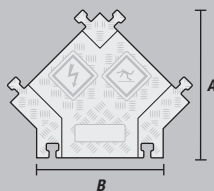

Protects cables and hoses up to 1.3" outside diameter

Lid/Base Color Options

LOAD CAPACITY

Max load tested at 70°F (21°C)
 10,500 lb./Tire (4,763 kg)
 21,000 lb./Axle (9,526 kg)

U.S. Patent No: D415,112

MODEL	A: LENGTH	B: WIDTH	C: HEIGHT	D: CHANNEL WIDTH	E: CHANNEL HEIGHT	WEIGHT
CP5X125-GP	36 in. (91.44 cm)	17.25 in. (43.82 cm)	1.95 in. (5.0 cm)	1.3 in. (3.3 cm)	1.3 in. (3.3 cm)	22 lb. (10 kg)

ACCESSORIES for Linebacker 5-Channel General Purpose Cable Protectors

END CAPS (Pair Only)

CPEC5X125-GP

End Caps Color: O = Orange

45° "Y" PROTECTOR

MODEL: CPY5X125-GP
(Split or join cable runs)

"Y" Connector Color:
 O/Y = Orange Lid with Yellow Ramps

MODEL	A: LENGTH	B: WIDTH	C: HEIGHT	D: CHANNEL WIDTH	E: CHANNEL HEIGHT	WEIGHT	
45° "Y" PROTECTOR	CPY5X125-GP	19.75 in. (50.17 cm)	17.25 in. (43.82 cm)	1.95 in. (5.0 cm)	1.3 in. (3.3 cm)	1.3 in. (3.3 cm)	9.4 lb. (4.3 kg)
END CAPS (PAIR)	CPEC5X125-GP	Female: 4.75 in. (12.07 cm)	17.25 in. (43.82 cm)	1.95 in. (5.0 cm)	1.3 in. (3.3 cm)	1.3 in. (3.3 cm)	2.7 lb. (1.2 kg)
		Male: 4.75 in. (12.07 cm)	17.25 in. (43.82 cm)	1.95 in. (5.0 cm)	1.3 in. (3.3 cm)	1.3 in. (3.3 cm)	2.7 lb. (1.2 kg)