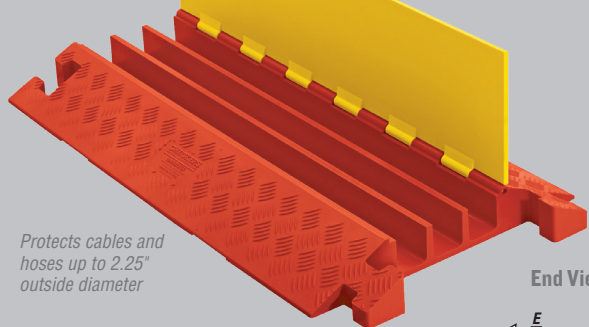

# 3-CHANNEL HEAVY DUTY

System features patented T-Connectors

## FEATURES

- Protects cables and hoses up to 2.25" outside dia.
- Patented T-Connectors to extend to any length
- Reinforced hinged lid for easy cable placement
- All-weather polyurethane construction
- Patented 5-bar tread surface for maximum traction
- Easy to transport, setup, disassemble, and store

T-Connector

MODEL: CP3X225

LINEBACKER® 3-CHANNEL CABLE PROTECTOR with hinged lid provides a safer crossing for vehicles and pedestrian traffic while protecting valuable electrical cables and hose lines from damage in extreme weather conditions and work environments. Modular interlocking design is ideal for use in oil and gas applications, mining, military, and other industrial environments with heavy trucks and forklifts.

Protects cables and hoses up to 2.25" outside diameter