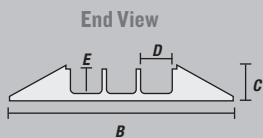

3-CHANNEL HEAVY DUTY

System features patented T-Connectors

FEATURES

- Protects cables and hoses up to 2.25" outside dia.
- Patented T-Connectors to extend to any length
- Reinforced hinged lid for easy cable placement
- All-weather polyurethane construction
- Patented 5-bar tread surface for maximum traction
- Easy to transport, setup, disassemble, and store

MODEL: CP3X225

LINEBACKER® 3-CHANNEL CABLE PROTECTOR with hinged lid provides a safer crossing for vehicles and pedestrian traffic while protecting valuable electrical cables and hose lines from damage in extreme weather conditions and work environments. Modular interlocking design is ideal for use in oil and gas applications, mining, military, and other industrial environments with heavy trucks and forklifts.

Lid/Base Color Options

LOAD CAPACITY

Max load tested at 70°F (21°C)

14,210 lb./Tire (6,446 kg)
28,420 lb./Axle (12,892 kg)

U.S. Patent No: D415,112

MODEL	A: LENGTH	B: WIDTH	C: HEIGHT	D: CHANNEL WIDTH	E: CHANNEL HEIGHT	WEIGHT
CP3X225	36 in. (91.4 cm)	20 in. (50.8 cm)	3.05 in. (7.75 cm)	2.25 in. (5.72 cm)	2.25 in. (5.72 cm)	28 lb. (12.7 kg)

ACCESSORIES for Linebacker 3-Channel Heavy Duty Cable Protectors

45° LEFT TURN
MODEL: CPT3X225-L

45° RIGHT TURN
MODEL: CPT3X225-R

END CAPS (Pair Only)
MODEL: CPEC3X225

Turns Color: Y/O = Yellow Lid with Orange Ramps

End Caps Color: O = Orange