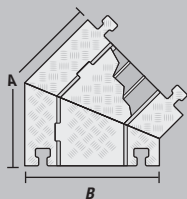

45° RIGHT TURN
MODEL: CPT3X225-R