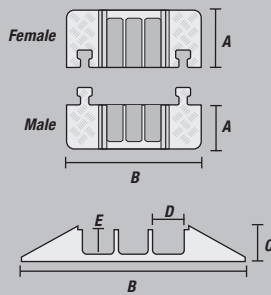

### LOAD CAPACITY

Max load tested at 70°F (21°C)

14,210 lb./Tire (6,446 kg)  
28,420 lb./Axle (12,892 kg)

U.S. Patent No: D415,112

MODEL	A: LENGTH	B: WIDTH	C: HEIGHT	D: CHANNEL WIDTH	E: CHANNEL HEIGHT	WEIGHT
CP3X225	36 in. (91.4 cm)	20 in. (50.8 cm)	3.05 in. (7.75 cm)	2.25 in. (5.72 cm)	2.25 in. (5.72 cm)	28 lb. (12.7 kg)

## ACCESSORIES for Linebacker 3-Channel Heavy Duty Cable Protectors

45° LEFT TURN  
MODEL: CPT3X225-L

45° RIGHT TURN  
MODEL: CPT3X225-R

END CAPS (Pair Only)  
MODEL: CPEC3X225

Join left and right turns to create a jog

Turns Color: Y/O = Yellow Lid with Orange Ramps

End Caps Color: O = Orange

	MODEL	A: LENGTH	B: WIDTH	C: HEIGHT	D: CHANNEL WIDTH*	E: CHANNEL HEIGHT	WEIGHT
45° LEFT TURN	CPT3X225-L	25 in. (63.5 cm)	20 in. (50.8 cm)	3.05 in. (7.75 cm)	2.25 in. (5.72 cm)	2.25 in. (5.72 cm)	15 lb. (6.8 kg)
45° RIGHT TURN	CPT3X225-R	25 in. (63.5 cm)	20 in. (50.8 cm)	3.05 in. (7.75 cm)	2.25 in. (5.72 cm)	2.25 in. (5.72 cm)	15 lb. (6.8 kg)
END CAPS (PAIR)	CPEC3X225	Female: 8.25 in. (20.96 cm)	20 in. (50.8 cm)	3.05 in. (7.75 cm)	2.25 in. (5.72 cm)	2.25 in. (5.72 cm)	4 lb. (1.8 kg)
		Male: 6 in. (15.24 cm)					