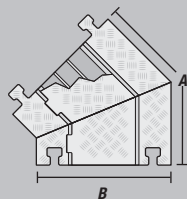

### LOAD CAPACITY

Max load tested at 70°F (21°C)

14,210 lb./Tire (6,446 kg)  
28,420 lb./Axle (12,892 kg)

U.S. Patent No: D415,112

MODEL	A: LENGTH	B: WIDTH	C: HEIGHT	D: CHANNEL WIDTH	E: CHANNEL HEIGHT	WEIGHT
CP3X225	36 in. (91.4 cm)	20 in. (50.8 cm)	3.05 in. (7.75 cm)	2.25 in. (5.72 cm)	2.25 in. (5.72 cm)	28 lb. (12.7 kg)

## ACCESSORIES for Linebacker 3-Channel Heavy Duty Cable Protectors

45° LEFT TURN  
MODEL: CPT3X225-L

45° RIGHT TURN  
MODEL: CPT3X225-R

END CAPS (Pair Only)  
MODEL: CPEC3X225

Join left and right turns to create a jog

Turns Color: Y/O = Yellow Lid with Orange Ramps

End Caps Color: O = Orange

	MODEL	A: LENGTH	B: WIDTH	C: HEIGHT	D: CHANNEL WIDTH*	E: CHANNEL HEIGHT	WEIGHT
45° LEFT TURN	CPT3X225-L	25 in. (63.5 cm)	20 in. (50.8 cm)	3.05 in. (7.75 cm)	2.25 in. (5.72 cm)	2.25 in. (5.72 cm)	15 lb. (6.8 kg)
45° RIGHT TURN	CPT3X225-R	25 in. (63.5 cm)	20 in. (50.8 cm)	3.05 in. (7.75 cm)	2.25 in. (5.72 cm)	2.25 in. (5.72 cm)	15 lb. (6.8 kg)
END CAPS (PAIR)	CPEC3X225	Female: 8.25 in. (20.96 cm)	20 in. (50.8 cm)	3.05 in. (7.75 cm)	2.25 in. (5.72 cm)	2.25 in. (5.72 cm)	4 lb. (1.8 kg)
		Male: 6 in. (15.24 cm)					