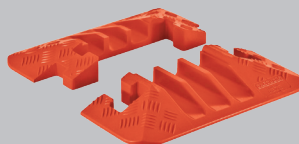

T-Connector

MODEL: CP3X225

LINEBACKER® 3-CHANNEL CABLE PROTECTOR with hinged lid provides a safer crossing for vehicles and pedestrian traffic while protecting valuable electrical cables and hose lines from damage in extreme weather conditions and work environments. Modular interlocking design is ideal for use in oil and gas applications, mining, military, and other industrial environments with heavy trucks and forklifts.

## ACCESSORIES for Linebacker 3-Channel Heavy Duty Cable Protectors

45° LEFT TURN  
MODEL: CPT3X225-L

45° RIGHT TURN  
MODEL: CPT3X225-R

END CAPS (Pair Only)  
MODEL: CPEC3X225

Join left and right turns to create a jog

Turns Color: Y/O = Yellow Lid with Orange Ramps

End Caps Color: O = Orange

	MODEL	A: LENGTH	B: WIDTH	C: HEIGHT	D: CHANNEL WIDTH*	E: CHANNEL HEIGHT	WEIGHT
45° LEFT TURN	CPT3X225-L	25 in. (63.5 cm)	20 in. (50.8 cm)	3.05 in. (7.75 cm)	2.25 in. (5.72 cm)	2.25 in. (5.72 cm)	15 lb. (6.8 kg)
45° RIGHT TURN	CPT3X225-R	25 in. (63.5 cm)	20 in. (50.8 cm)	3.05 in. (7.75 cm)	2.25 in. (5.72 cm)	2.25 in. (5.72 cm)	15 lb. (6.8 kg)
END CAPS (PAIR)	CPEC3X225	Female: 8.25 in. (20.96 cm)	20 in. (50.8 cm)	3.05 in. (7.75 cm)	2.25 in. (5.72 cm)	2.25 in. (5.72 cm)	4 lb. (1.8 kg)
		Male: 6 in. (15.24 cm)					