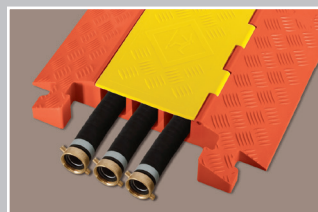

## FEATURES

- Protects cables and hoses up to 2.25" outside dia.
- Patented T-Connectors to extend to any length
- Reinforced hinged lid for easy cable placement
- All-weather polyurethane construction
- Patented 5-bar tread surface for maximum traction
- Easy to transport, setup, disassemble, and store

T-Connector

MODEL: CP3X225

LINEBACKER® 3-CHANNEL CABLE PROTECTOR with hinged lid provides a safer crossing for vehicles and pedestrian traffic while protecting valuable electrical cables and hose lines from damage in extreme weather conditions and work environments. Modular interlocking design is ideal for use in oil and gas applications, mining, military, and other industrial environments with heavy trucks and forklifts.

Protects cables and hoses up to 2.25" outside diameter

Turns Color: Y/O = Yellow Lid with Orange Ramps

End Caps Color: O = Orange

	MODEL	A: LENGTH	B: WIDTH	C: HEIGHT	D: CHANNEL WIDTH*	E: CHANNEL HEIGHT	WEIGHT
45° LEFT TURN	CPT3X225-L	25 in. (63.5 cm)	20 in. (50.8 cm)	3.05 in. (7.75 cm)	2.25 in. (5.72 cm)	2.25 in. (5.72 cm)	15 lb. (6.8 kg)
45° RIGHT TURN	CPT3X225-R	25 in. (63.5 cm)	20 in. (50.8 cm)	3.05 in. (7.75 cm)	2.25 in. (5.72 cm)	2.25 in. (5.72 cm)	15 lb. (6.8 kg)
END CAPS (PAIR)	CPEC3X225	Female: 8.25 in. (20.96 cm)	20 in. (50.8 cm)	3.05 in. (7.75 cm)	2.25 in. (5.72 cm)	2.25 in. (5.72 cm)	4 lb. (1.8 kg)
		Male: 6 in. (15.24 cm)					