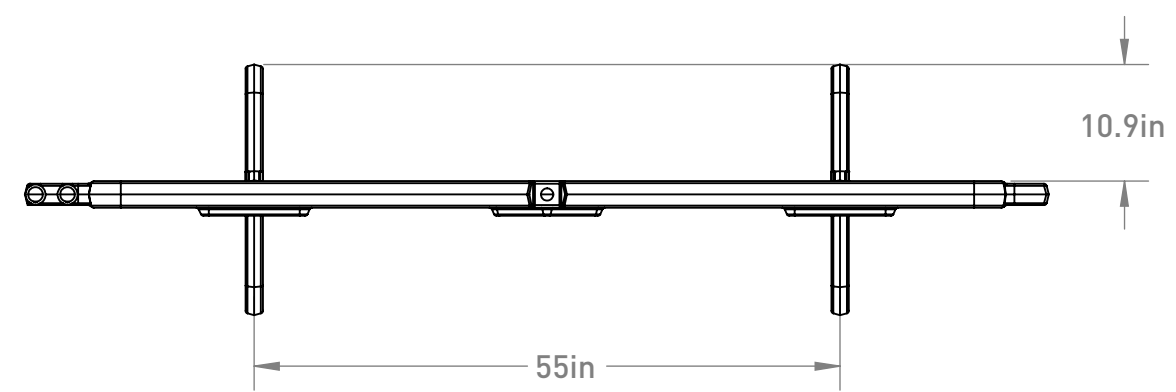

4

3

2

1

Signage Footprint
36" X 28.5"
20.375" X 33.25" Fastener Footprint

1 CC42X96 DRAWING VIEWS
SCALE 1:18

STARTSAFETY.COM
START SAFETY
 +1 (800) 671 9662

TITLE:		BILLBOARD BARRICADE	
SCALE:	1:18	SHEET	1 OF 1
SIZE:	B	DWG. NO.	OTW-CC-1001
		REV:	A