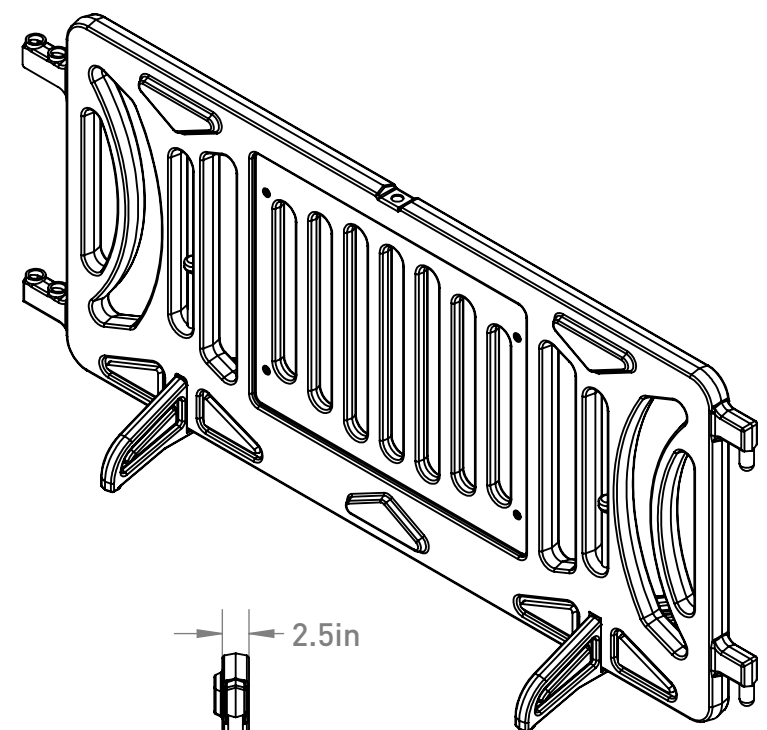

4

3

2

1

Signage Footprint
36" X 28.5"
20.375" X 33.25" Fastener Footprint

1 CC42X96 DRAWING VIEWS
SCALE 1:18

STARTSAFETY.COM
START SAFETY
 +1 (800) 671 9662

TITLE:		BILLBOARD BARRICADE	
SCALE:	1:18	SHEET	1 OF 1
SIZE:	B	DWG. NO.	OTW-CC-1001
		REV:	A