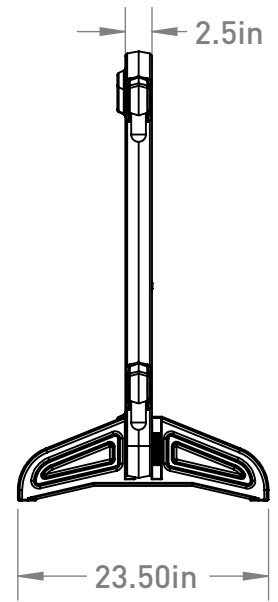

4

3

2

1

Signage Footprint
36" X 28.5"
20.375" X 33.25" Fastener Footprint

1 CC42X96 DRAWING VIEWS
SCALE 1:18

STARTSAFETY.COM
START SAFETY
 +1 (800) 671 9662

TITLE:		BILLBOARD BARRICADE	
SCALE:	1:18	SHEET	1 OF 1
SIZE:	B	DWG. NO.	OTW-CC-1001
		REV:	A

4

3

2

1

B

B

A

A