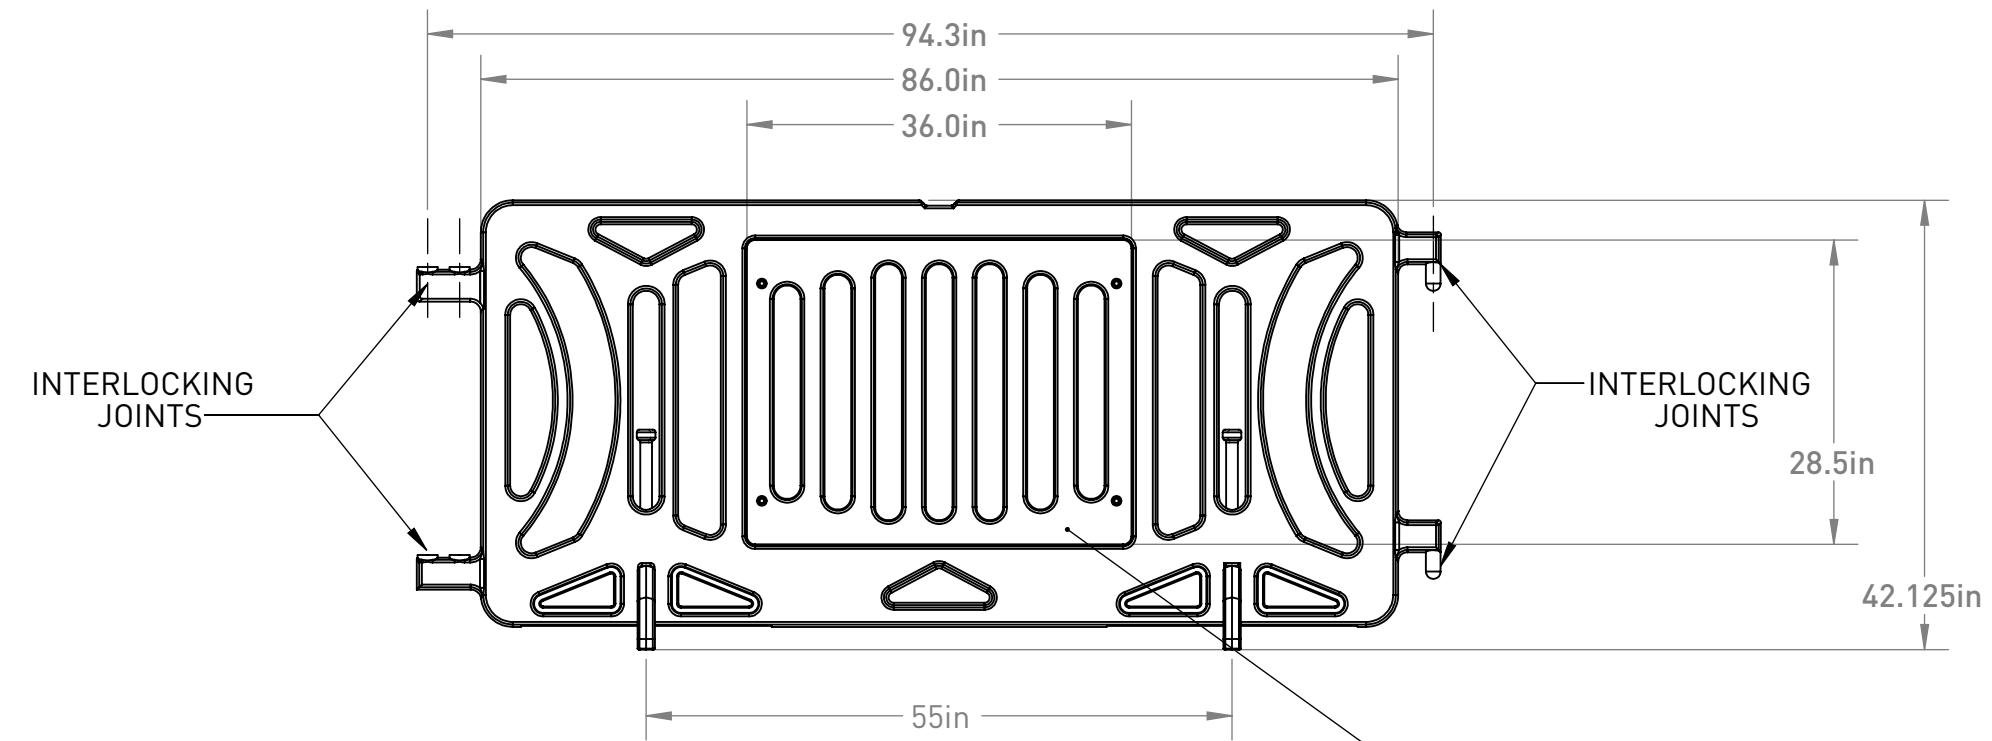

4

3

2

1

Signage Footprint
36" X 28.5"
20.375" X 33.25" Fastener Footprint

1 CC42X96 DRAWING VIEWS
SCALE 1:18

STARTSAFETY.COM
START SAFETY
 +1 (800) 671 9662

TITLE:		BILLBOARD BARRICADE	
SCALE:	1:18	SHEET	1 OF 1
SIZE:	B	DWG. NO.	OTW-CC-1001
		REV:	A