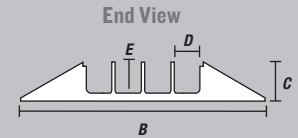

T-Connector

Protects cables and hoses up to 3.0" outside diameter

MODEL: CP4X300

LINEBACKER® 4-CHANNEL GENERAL MANUFACTURING CABLE PROTECTOR with hinged lid protects valuable electrical cables and hose lines from damage while providing a safer crossing in high volume traffic areas. Modular interlocking design is ideal for use in industrial manufacturing facilities and heavy equipment areas.

Lid/Base Color Options

LOAD CAPACITY

Max load tested at 70°F (21°C)

10,100 lb./Tire (4,581 kg)
20,200 lb./Axle (9,163 kg)

U.S. Patent No: D415,112

MODEL	A: LENGTH	B: WIDTH	C: HEIGHT	D: CHANNEL WIDTH	E: CHANNEL HEIGHT	WEIGHT
CP4X300	36 in. (91.4 cm)	23.875 in. (60.64 cm)	3.875 in. (9.84 cm)	3 in. (7.62 cm)	3 in. (7.62 cm)	42.2 lb. (19.1 kg)

END CAPS (Pair Only) MODEL: CPEC4X300

End Caps Color: O = Orange

	MODEL	A: LENGTH	B: WIDTH	C: HEIGHT	D: CHANNEL WIDTH	E: CHANNEL HEIGHT	WEIGHT
45° "Y" CONNECTOR	CPY4X300	24 in. (60.96 cm)	24 in. (60.96 cm)	3.875 in. (9.84 cm)	3 in. (7.62 cm)	3 in. (7.62 cm)	31.85 lb. (14.4 kg)
90° 4-WAY CROSS	CPC4X300	25.5 in. (64.77 cm)	24 in. (60.96 cm)	4 in. (10.16 cm)	3 in. (7.62 cm)	3 in. (7.62 cm)	38.05 lb. (17.3 kg)
END CAPS (PAIR)	CPEC4X300	Female: 6.75 in. (17.15 cm)	23.875 in. (60.64 cm)	3.5 in. (8.89 cm)	3 in. (7.62 cm)	3 in. (7.62 cm)	6.3 lb. (2.9 kg)
		Male: 6.75 in. (17.15 cm)					