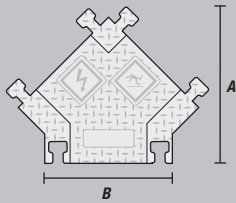

T-Connector

Protects cables and hoses up to 3.0" outside diameter

MODEL: CP4X300

LINEBACKER® 4-CHANNEL GENERAL MANUFACTURING CABLE PROTECTOR with hinged lid protects valuable electrical cables and hose lines from damage while providing a safer crossing in high volume traffic areas. Modular interlocking design is ideal for use in industrial manufacturing facilities and heavy equipment areas.

Lid/Base Color Options

LOAD CAPACITY

Max load tested at 70°F (21°C)

10,100 lb./Tire (4,581 kg)
20,200 lb./Axle (9,163 kg)

U.S. Patent No: D415,112

MODEL	A: LENGTH	B: WIDTH	C: HEIGHT	D: CHANNEL WIDTH	E: CHANNEL HEIGHT	WEIGHT
CP4X300	36 in. (91.4 cm)	23.875 in. (60.64 cm)	3.875 in. (9.84 cm)	3 in. (7.62 cm)	3 in. (7.62 cm)	42.2 lb. (19.1 kg)

ACCESSORIES for Linebacker 4-Channel General Manufacturing Cable Protectors

45° "Y" CONNECTOR MODEL: CPY4X300

"Y" Connector Color: Y/O = Yellow Lid with Orange Ramps

90° 4-WAY CROSS MODEL: CPC4X300

4-Way Cross Color: Y/O = Yellow Lid with Orange Ramps

END CAPS (Pair Only) MODEL: CPEC4X300

End Caps Color: O = Orange

	MODEL	A: LENGTH	B: WIDTH	C: HEIGHT	D: CHANNEL WIDTH	E: CHANNEL HEIGHT	WEIGHT
45° "Y" CONNECTOR	CPY4X300	24 in. (60.96 cm)	24 in. (60.96 cm)	3.875 in. (9.84 cm)	3 in. (7.62 cm)	3 in. (7.62 cm)	31.85 lb. (14.4 kg)
90° 4-WAY CROSS	CPC4X300	25.5 in. (64.77 cm)	24 in. (60.96 cm)	4 in. (10.16 cm)	3 in. (7.62 cm)	3 in. (7.62 cm)	38.05 lb. (17.3 kg)
END CAPS (PAIR)	CPEC4X300	Female: 6.75 in. (17.15 cm)	23.875 in. (60.64 cm)	3.5 in. (8.89 cm)	3 in. (7.62 cm)	3 in. (7.62 cm)	6.3 lb. (2.9 kg)
		Male: 6.75 in. (17.15 cm)					