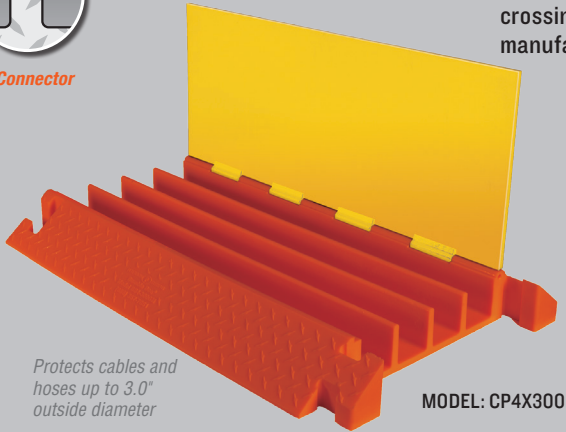

4-CHANNEL GENERAL MANUFACTURING

System features patented T-Connectors

FEATURES

- Protects cables and hoses up to 3.0" outside dia.
- Designed for manufacturing facilities
- Patented T-Connectors to extend to any length
- Thick lid and base allow for high volume of traffic
- Reinforced hinged lid for easy cable placement
- Modular interlocking design

T-Connector

Protects cables and hoses up to 3.0" outside diameter

MODEL: CP4X300

LINEBACKER® 4-CHANNEL GENERAL MANUFACTURING CABLE PROTECTOR with hinged lid protects valuable electrical cables and hose lines from damage while providing a safer crossing in high volume traffic areas. Modular interlocking design is ideal for use in industrial manufacturing facilities and heavy equipment areas.

Lid/Base Color Options

LOAD CAPACITY

Max load tested at 70°F (21°C)

10,100 lb./Tire (4,581 kg)
20,200 lb./Axle (9,163 kg)

U.S. Patent No: D415,112

MODEL	A: LENGTH	B: WIDTH	C: HEIGHT	D: CHANNEL WIDTH	E: CHANNEL HEIGHT	WEIGHT
CP4X300	36 in. (91.4 cm)	23.875 in. (60.64 cm)	3.875 in. (9.84 cm)	3 in. (7.62 cm)	3 in. (7.62 cm)	42.2 lb. (19.1 kg)

END CAPS (Pair Only) MODEL: CPEC4X300

End Caps Color: O = Orange

	MODEL	A: LENGTH	B: WIDTH	C: HEIGHT	D: CHANNEL WIDTH	E: CHANNEL HEIGHT	WEIGHT
45° "Y" CONNECTOR	CPY4X300	24 in. (60.96 cm)	24 in. (60.96 cm)	3.875 in. (9.84 cm)	3 in. (7.62 cm)	3 in. (7.62 cm)	31.85 lb. (14.4 kg)
90° 4-WAY CROSS	CPC4X300	25.5 in. (64.77 cm)	24 in. (60.96 cm)	4 in. (10.16 cm)	3 in. (7.62 cm)	3 in. (7.62 cm)	38.05 lb. (17.3 kg)
END CAPS (PAIR)	CPEC4X300	Female: 6.75 in. (17.15 cm)	23.875 in. (60.64 cm)	3.5 in. (8.89 cm)	3 in. (7.62 cm)	3 in. (7.62 cm)	6.3 lb. (2.9 kg)
		Male: 6.75 in. (17.15 cm)					