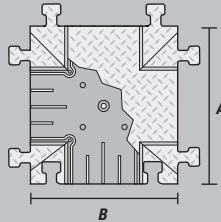

T-Connector

Protects cables and hoses up to 3.0" outside diameter

MODEL: CP4X300

LINEBACKER® 4-CHANNEL GENERAL MANUFACTURING CABLE PROTECTOR with hinged lid protects valuable electrical cables and hose lines from damage while providing a safer crossing in high volume traffic areas. Modular interlocking design is ideal for use in industrial manufacturing facilities and heavy equipment areas.

Lid/Base Color Options

LOAD CAPACITY

Max load tested at 70°F (21°C)

10,100 lb./Tire (4,581 kg)
20,200 lb./Axle (9,163 kg)

U.S. Patent No: D415,112

MODEL	A: LENGTH	B: WIDTH	C: HEIGHT	D: CHANNEL WIDTH	E: CHANNEL HEIGHT	WEIGHT
CP4X300	36 in. (91.4 cm)	23.875 in. (60.64 cm)	3.875 in. (9.84 cm)	3 in. (7.62 cm)	3 in. (7.62 cm)	42.2 lb. (19.1 kg)

ACCESSORIES for Linebacker 4-Channel General Manufacturing Cable Protectors

45° "Y" CONNECTOR MODEL: CPY4X300

"Y" Connector Color: Y/O = Yellow Lid with Orange Ramps

90° 4-WAY CROSS MODEL: CPC4X300

4-Way Cross Color: Y/O = Yellow Lid with Orange Ramps

END CAPS (Pair Only) MODEL: CPEC4X300

End Caps Color: O = Orange

	MODEL	A: LENGTH	B: WIDTH	C: HEIGHT	D: CHANNEL WIDTH	E: CHANNEL HEIGHT	WEIGHT
45° "Y" CONNECTOR	CPY4X300	24 in. (60.96 cm)	24 in. (60.96 cm)	3.875 in. (9.84 cm)	3 in. (7.62 cm)	3 in. (7.62 cm)	31.85 lb. (14.4 kg)
90° 4-WAY CROSS	CPC4X300	25.5 in. (64.77 cm)	24 in. (60.96 cm)	4 in. (10.16 cm)	3 in. (7.62 cm)	3 in. (7.62 cm)	38.05 lb. (17.3 kg)
END CAPS (PAIR)	CPEC4X300	Female: 6.75 in. (17.15 cm)	23.875 in. (60.64 cm)	3.5 in. (8.89 cm)	3 in. (7.62 cm)	3 in. (7.62 cm)	6.3 lb. (2.9 kg)
		Male: 6.75 in. (17.15 cm)					