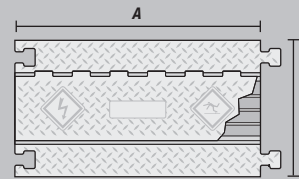

4-CHANNEL GENERAL MANUFACTURING

System features patented T-Connectors

FEATURES

- Protects cables and hoses up to 3.0" outside dia.
- Designed for manufacturing facilities
- Patented T-Connectors to extend to any length
- Thick lid and base allow for high volume of traffic
- Reinforced hinged lid for easy cable placement
- Modular interlocking design

T-Connector

Protects cables and hoses up to 3.0" outside diameter

MODEL: CP4X300

LINEBACKER® 4-CHANNEL GENERAL MANUFACTURING CABLE PROTECTOR with hinged lid protects valuable electrical cables and hose lines from damage while providing a safer crossing in high volume traffic areas. Modular interlocking design is ideal for use in industrial manufacturing facilities and heavy equipment areas.

Lid/Base Color Options

LOAD CAPACITY

Max load tested at 70°F (21°C)

10,100 lb./Tire (4,581 kg)
20,200 lb./Axle (9,163 kg)

U.S. Patent No: D415,112

MODEL	A: LENGTH	B: WIDTH	C: HEIGHT	D: CHANNEL WIDTH	E: CHANNEL HEIGHT	WEIGHT
CP4X300	36 in. (91.4 cm)	23.875 in. (60.64 cm)	3.875 in. (9.84 cm)	3 in. (7.62 cm)	3 in. (7.62 cm)	42.2 lb. (19.1 kg)

END CAPS (Pair Only) MODEL: CPEC4X300

End Caps Color: O = Orange

	MODEL	A: LENGTH	B: WIDTH	C: HEIGHT	D: CHANNEL WIDTH	E: CHANNEL HEIGHT	WEIGHT
45° "Y" CONNECTOR	CPY4X300	24 in. (60.96 cm)	24 in. (60.96 cm)	3.875 in. (9.84 cm)	3 in. (7.62 cm)	3 in. (7.62 cm)	31.85 lb. (14.4 kg)
90° 4-WAY CROSS	CPC4X300	25.5 in. (64.77 cm)	24 in. (60.96 cm)	4 in. (10.16 cm)	3 in. (7.62 cm)	3 in. (7.62 cm)	38.05 lb. (17.3 kg)
END CAPS (PAIR)	CPEC4X300	Female: 6.75 in. (17.15 cm)	23.875 in. (60.64 cm)	3.5 in. (8.89 cm)	3 in. (7.62 cm)	3 in. (7.62 cm)	6.3 lb. (2.9 kg)
		Male: 6.75 in. (17.15 cm)					