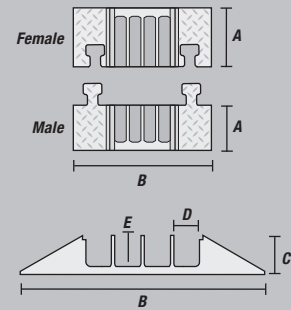

T-Connector

Protects cables and hoses up to 3.0" outside diameter

MODEL: CP4X300

LINEBACKER® 4-CHANNEL GENERAL MANUFACTURING CABLE PROTECTOR with hinged lid protects valuable electrical cables and hose lines from damage while providing a safer crossing in high volume traffic areas. Modular interlocking design is ideal for use in industrial manufacturing facilities and heavy equipment areas.

Lid/Base Color Options

LOAD CAPACITY

Max load tested at 70°F (21°C)

10,100 lb./Tire (4,581 kg)
20,200 lb./Axle (9,163 kg)

U.S. Patent No: D415,112

MODEL	A: LENGTH	B: WIDTH	C: HEIGHT	D: CHANNEL WIDTH	E: CHANNEL HEIGHT	WEIGHT
CP4X300	36 in. (91.4 cm)	23.875 in. (60.64 cm)	3.875 in. (9.84 cm)	3 in. (7.62 cm)	3 in. (7.62 cm)	42.2 lb. (19.1 kg)

ACCESSORIES for Linebacker 4-Channel General Manufacturing Cable Protectors

45° "Y" CONNECTOR MODEL: CPY4X300

"Y" Connector Color: Y/O = Yellow Lid with Orange Ramps

90° 4-WAY CROSS MODEL: CPC4X300

4-Way Cross Color: Y/O = Yellow Lid with Orange Ramps

END CAPS (Pair Only) MODEL: CPEC4X300

End Caps Color: O = Orange

	MODEL	A: LENGTH	B: WIDTH	C: HEIGHT	D: CHANNEL WIDTH	E: CHANNEL HEIGHT	WEIGHT
45° "Y" CONNECTOR	CPY4X300	24 in. (60.96 cm)	24 in. (60.96 cm)	3.875 in. (9.84 cm)	3 in. (7.62 cm)	3 in. (7.62 cm)	31.85 lb. (14.4 kg)
90° 4-WAY CROSS	CPC4X300	25.5 in. (64.77 cm)	24 in. (60.96 cm)	4 in. (10.16 cm)	3 in. (7.62 cm)	3 in. (7.62 cm)	38.05 lb. (17.3 kg)
END CAPS (PAIR)	CPEC4X300	Female: 6.75 in. (17.15 cm)	23.875 in. (60.64 cm)	3.5 in. (8.89 cm)	3 in. (7.62 cm)	3 in. (7.62 cm)	6.3 lb. (2.9 kg)
		Male: 6.75 in. (17.15 cm)					