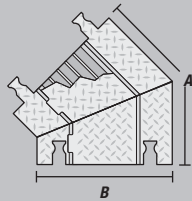

### LOAD CAPACITY

Max load tested at 70°F (21°C)

16,300 lb./Tire (7,393 kg)  
32,600 lb./Axle (14,787 kg)

\*NOTE: Center channel width is 1.65 in. (4.19 cm)

MODEL	A: LENGTH	B: WIDTH	C: HEIGHT	D: CHANNEL WIDTH	E: CHANNEL HEIGHT	WEIGHT
YJ5-125	36 in. (91.4 cm)	19.75 in. (50.2 cm)	1.875 in. (4.76 cm)	1.375 in. (3.49 cm)	1 in. (2.54 cm)	28.2 lb. (12.8 kg)

## ACCESSORIES for Yellow Jacket 5-Channel Heavy Duty Cable Protectors

45° LEFT TURN  
MODEL: YJ5TL-125

Turns Color:  
Y/B = Yellow Lid with Black Ramps

45° RIGHT TURN  
MODEL: YJ5TR-125

Join left and right turns to create a jog

END CAPS (Pair Only)  
MODEL: YJ5EB-125

\*NOTE: Center channel width is 1.65 in. (4.19 cm)

End Caps Color: Y = Yellow

90° 4-WAY CROSS  
MODEL: YJ5X-125  
(Split or join cable runs)

	MODEL	A: LENGTH	B: WIDTH	C: HEIGHT	D: CHANNEL WIDTH*	E: CHANNEL HEIGHT	WEIGHT
45° LEFT TURN	YJ5TL-125	24 in. (61 cm)	19.75 in. (50.2 cm)	1.875 in. (4.76 cm)	1.25 in. (3.18 cm)	1.325 in. (3.37 cm)	14.2 lb. (6.4 kg)
45° RIGHT TURN	YJ5TR-125	24 in. (61 cm)	19.75 in. (50.2 cm)	1.875 in. (4.76 cm)	1.25 in. (3.18 cm)	1.325 in. (3.37 cm)	14.2 lb. (6.4 kg)
END CAPS (PAIR)	YJ5EB-125	Female: 7.375 in. (18.7 cm)	19.75 in. (50.2 cm)	1.875 in. (4.76 cm)	1.25 in. (3.18 cm)	1.125 in. (2.86 cm)	4.05 lb. (1.8 kg)
		Male: 4.25 in. (10.8 cm)	19.75 in. (50.2 cm)	1.875 in. (4.76 cm)	1.25 in. (3.18 cm)	1.125 in. (2.86 cm)	3.45 lb. (1.6 kg)
90° 4-WAY CROSS	YJ5X-125	A= 28.5 in. (72.4 cm) A2= 24.5 in. (62.2 cm)	19.75 in. (50.2 cm)	1.875 in. (4.76 cm)	1.339 in. (3.4 cm)	1.325 in. (3.37 cm)	23.1 lb. (10.5 kg)