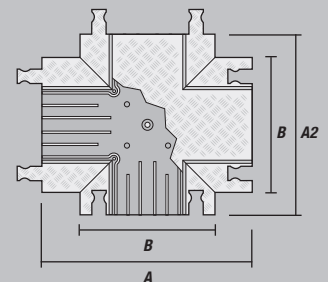

"Dog Bone" Connector

Protects cables and hoses up to 1.0" outside diameter

YELLOW JACKET® 5-CHANNEL CABLE PROTECTOR with hinged lid provides a safer crossing in high volume traffic areas while protecting valuable electrical cables and hose lines from damage. Modular interlocking design is ideal for use in industrial, commercial, and public applications.

### LOAD CAPACITY

Max load tested at 70°F (21°C)

16,300 lb./Tire (7,393 kg)  
32,600 lb./Axle (14,787 kg)

\*NOTE: Center channel width is 1.65 in. (4.19 cm)

MODEL	A: LENGTH	B: WIDTH	C: HEIGHT	D: CHANNEL WIDTH	E: CHANNEL HEIGHT	WEIGHT
YJ5-125	36 in. (91.4 cm)	19.75 in. (50.2 cm)	1.875 in. (4.76 cm)	1.375 in. (3.49 cm)	1 in. (2.54 cm)	28.2 lb. (12.8 kg)

## ACCESSORIES for Yellow Jacket 5-Channel Heavy Duty Cable Protectors

45° LEFT TURN  
MODEL: YJ5TL-125

Turns Color:  
Y/B = Yellow Lid with Black Ramps

45° RIGHT TURN  
MODEL: YJ5TR-125

Join left and right turns to create a jog

END CAPS (Pair Only)  
MODEL: YJ5EB-125

\*NOTE: Center channel width is 1.65 in. (4.19 cm)

End Caps Color: Y = Yellow

90° 4-WAY CROSS  
MODEL: YJ5X-125  
(Split or join cable runs)

	MODEL	A: LENGTH	B: WIDTH	C: HEIGHT	D: CHANNEL WIDTH*	E: CHANNEL HEIGHT	WEIGHT
45° LEFT TURN	YJ5TL-125	24 in. (61 cm)	19.75 in. (50.2 cm)	1.875 in. (4.76 cm)	1.25 in. (3.18 cm)	1.325 in. (3.37 cm)	14.2 lb. (6.4 kg)
45° RIGHT TURN	YJ5TR-125	24 in. (61 cm)	19.75 in. (50.2 cm)	1.875 in. (4.76 cm)	1.25 in. (3.18 cm)	1.325 in. (3.37 cm)	14.2 lb. (6.4 kg)
END CAPS (PAIR)	YJ5EB-125	Female: 7.375 in. (18.7 cm)	19.75 in. (50.2 cm)	1.875 in. (4.76 cm)	1.25 in. (3.18 cm)	1.125 in. (2.86 cm)	4.05 lb. (1.8 kg)
		Male: 4.25 in. (10.8 cm)	19.75 in. (50.2 cm)	1.875 in. (4.76 cm)	1.25 in. (3.18 cm)	1.125 in. (2.86 cm)	3.45 lb. (1.6 kg)
90° 4-WAY CROSS	YJ5X-125	A= 28.5 in. (72.4 cm) A2= 24.5 in. (62.2 cm)	19.75 in. (50.2 cm)	1.875 in. (4.76 cm)	1.339 in. (3.4 cm)	1.325 in. (3.37 cm)	23.1 lb. (10.5 kg)