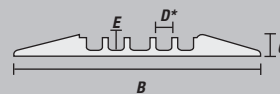

### LOAD CAPACITY

Max load tested at 70°F (21°C)

16,300 lb./Tire (7,393 kg)  
32,600 lb./Axle (14,787 kg)

\*NOTE: Center channel width is 1.65 in. (4.19 cm)

MODEL	A: LENGTH	B: WIDTH	C: HEIGHT	D: CHANNEL WIDTH	E: CHANNEL HEIGHT	WEIGHT
YJ5-125	36 in. (91.4 cm)	19.75 in. (50.2 cm)	1.875 in. (4.76 cm)	1.375 in. (3.49 cm)	1 in. (2.54 cm)	28.2 lb. (12.8 kg)

## ACCESSORIES for Yellow Jacket 5-Channel Heavy Duty Cable Protectors

45° LEFT TURN  
MODEL: YJ5TL-125

Turns Color:  
Y/B = Yellow Lid with Black Ramps

45° RIGHT TURN  
MODEL: YJ5TR-125

Join left and right turns to create a jog

END CAPS (Pair Only)  
MODEL: YJ5EB-125

\*NOTE: Center channel width is 1.65 in. (4.19 cm)

End Caps Color: Y = Yellow

90° 4-WAY CROSS  
MODEL: YJ5X-125  
(Split or join cable runs)

	MODEL	A: LENGTH	B: WIDTH	C: HEIGHT	D: CHANNEL WIDTH*	E: CHANNEL HEIGHT	WEIGHT
45° LEFT TURN	YJ5TL-125	24 in. (61 cm)	19.75 in. (50.2 cm)	1.875 in. (4.76 cm)	1.25 in. (3.18 cm)	1.325 in. (3.37 cm)	14.2 lb. (6.4 kg)
45° RIGHT TURN	YJ5TR-125	24 in. (61 cm)	19.75 in. (50.2 cm)	1.875 in. (4.76 cm)	1.25 in. (3.18 cm)	1.325 in. (3.37 cm)	14.2 lb. (6.4 kg)
END CAPS (PAIR)	YJ5EB-125	Female: 7.375 in. (18.7 cm)	19.75 in. (50.2 cm)	1.875 in. (4.76 cm)	1.25 in. (3.18 cm)	1.125 in. (2.86 cm)	4.05 lb. (1.8 kg)
		Male: 4.25 in. (10.8 cm)	19.75 in. (50.2 cm)	1.875 in. (4.76 cm)	1.25 in. (3.18 cm)	1.125 in. (2.86 cm)	3.45 lb. (1.6 kg)
90° 4-WAY CROSS	YJ5X-125	A= 28.5 in. (72.4 cm) A2= 24.5 in. (62.2 cm)	19.75 in. (50.2 cm)	1.875 in. (4.76 cm)	1.339 in. (3.4 cm)	1.325 in. (3.37 cm)	23.1 lb. (10.5 kg)