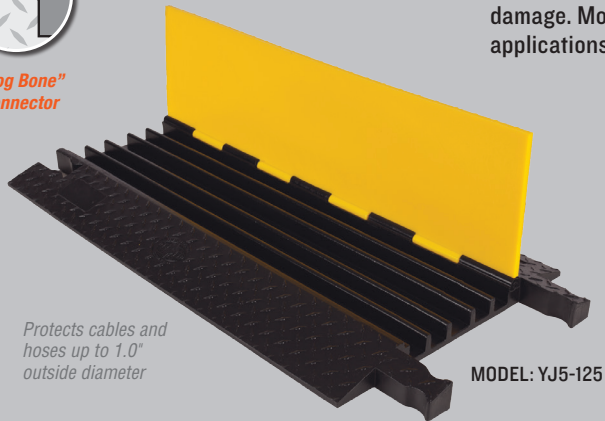

# 5-CHANNEL HEAVY DUTY

System features Dog Bone Connectors

## FEATURES

- Protects cables and hoses up to 1.0" outside dia.
- The "original" cable protector
- Dog Bone Connectors to extend to any desired length
- Thick lid and base allow for high volume of traffic
- Hinged lid for easy cable placement
- Modular interlocking design

"Dog Bone" Connector

Protects cables and hoses up to 1.0" outside diameter

YELLOW JACKET® 5-CHANNEL CABLE PROTECTOR with hinged lid provides a safer crossing in high volume traffic areas while protecting valuable electrical cables and hose lines from damage. Modular interlocking design is ideal for use in industrial, commercial, and public applications.