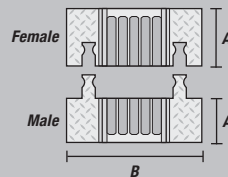

### LOAD CAPACITY

Max load tested at 70°F (21°C)

16,300 lb./Tire (7,393 kg)  
32,600 lb./Axle (14,787 kg)

\*NOTE: Center channel width is 1.65 in. (4.19 cm)

MODEL	A: LENGTH	B: WIDTH	C: HEIGHT	D: CHANNEL WIDTH	E: CHANNEL HEIGHT	WEIGHT
YJ5-125	36 in. (91.4 cm)	19.75 in. (50.2 cm)	1.875 in. (4.76 cm)	1.375 in. (3.49 cm)	1 in. (2.54 cm)	28.2 lb. (12.8 kg)

## ACCESSORIES for Yellow Jacket 5-Channel Heavy Duty Cable Protectors

45° LEFT TURN  
MODEL: YJ5TL-125

Turns Color:  
Y/B = Yellow Lid with Black Ramps

45° RIGHT TURN  
MODEL: YJ5TR-125

Join left and right turns to create a jog

END CAPS (Pair Only)  
MODEL: YJ5EB-125

\*NOTE: Center channel width is 1.65 in. (4.19 cm)

End Caps Color: Y = Yellow

90° 4-WAY CROSS  
MODEL: YJ5X-125  
(Split or join cable runs)

	MODEL	A: LENGTH	B: WIDTH	C: HEIGHT	D: CHANNEL WIDTH*	E: CHANNEL HEIGHT	WEIGHT
45° LEFT TURN	YJ5TL-125	24 in. (61 cm)	19.75 in. (50.2 cm)	1.875 in. (4.76 cm)	1.25 in. (3.18 cm)	1.325 in. (3.37 cm)	14.2 lb. (6.4 kg)
45° RIGHT TURN	YJ5TR-125	24 in. (61 cm)	19.75 in. (50.2 cm)	1.875 in. (4.76 cm)	1.25 in. (3.18 cm)	1.325 in. (3.37 cm)	14.2 lb. (6.4 kg)
END CAPS (PAIR)	YJ5EB-125	Female: 7.375 in. (18.7 cm)	19.75 in. (50.2 cm)	1.875 in. (4.76 cm)	1.25 in. (3.18 cm)	1.125 in. (2.86 cm)	4.05 lb. (1.8 kg)
		Male: 4.25 in. (10.8 cm)	19.75 in. (50.2 cm)	1.875 in. (4.76 cm)	1.25 in. (3.18 cm)	1.125 in. (2.86 cm)	3.45 lb. (1.6 kg)
90° 4-WAY CROSS	YJ5X-125	A= 28.5 in. (72.4 cm) A2= 24.5 in. (62.2 cm)	19.75 in. (50.2 cm)	1.875 in. (4.76 cm)	1.339 in. (3.4 cm)	1.325 in. (3.37 cm)	23.1 lb. (10.5 kg)