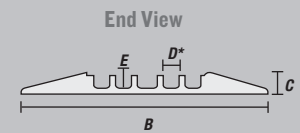

"Dog Bone" Connector

Protects cables and hoses up to 1.0" outside diameter

YELLOW JACKET® 5-CHANNEL CABLE PROTECTOR with hinged lid provides a safer crossing in high volume traffic areas while protecting valuable electrical cables and hose lines from damage. Modular interlocking design is ideal for use in industrial, commercial, and public applications.

### Lid/Base Color Options

Yellow/Black = Y/B

### LOAD CAPACITY

Max load tested at 70°F (21°C)

16,300 lb./Tire (7,393 kg)  
32,600 lb./Axle (14,787 kg)

\*NOTE: Center channel width is 1.65 in. (4.19 cm)

MODEL	A: LENGTH	B: WIDTH	C: HEIGHT	D: CHANNEL WIDTH	E: CHANNEL HEIGHT	WEIGHT
YJ5-125	36 in. (91.4 cm)	19.75 in. (50.2 cm)	1.875 in. (4.76 cm)	1.375 in. (3.49 cm)	1 in. (2.54 cm)	28.2 lb. (12.8 kg)

END CAPS (Pair Only)  
MODEL: YJ5EB-125

\*NOTE: Center channel width is 1.65 in. (4.19 cm)

End Caps Color: Y = Yellow

90° 4-WAY CROSS  
MODEL: YJ5X-125  
(Split or join cable runs)

	MODEL	A: LENGTH	B: WIDTH	C: HEIGHT	D: CHANNEL WIDTH*	E: CHANNEL HEIGHT	WEIGHT
45° LEFT TURN	YJ5TL-125	24 in. (61 cm)	19.75 in. (50.2 cm)	1.875 in. (4.76 cm)	1.25 in. (3.18 cm)	1.325 in. (3.37 cm)	14.2 lb. (6.4 kg)
45° RIGHT TURN	YJ5TR-125	24 in. (61 cm)	19.75 in. (50.2 cm)	1.875 in. (4.76 cm)	1.25 in. (3.18 cm)	1.325 in. (3.37 cm)	14.2 lb. (6.4 kg)
END CAPS (PAIR)	YJ5EB-125	Female: 7.375 in. (18.7 cm)	19.75 in. (50.2 cm)	1.875 in. (4.76 cm)	1.25 in. (3.18 cm)	1.125 in. (2.86 cm)	4.05 lb. (1.8 kg)
		Male: 4.25 in. (10.8 cm)	19.75 in. (50.2 cm)	1.875 in. (4.76 cm)	1.25 in. (3.18 cm)	1.125 in. (2.86 cm)	3.45 lb. (1.6 kg)
90° 4-WAY CROSS	YJ5X-125	A= 28.5 in. (72.4 cm) A2= 24.5 in. (62.2 cm)	19.75 in. (50.2 cm)	1.875 in. (4.76 cm)	1.339 in. (3.4 cm)	1.325 in. (3.37 cm)	23.1 lb. (10.5 kg)