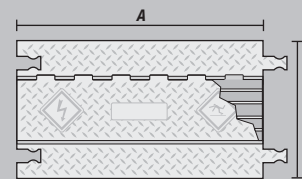

"Dog Bone" Connector

Protects cables and hoses up to 1.0" outside diameter

YELLOW JACKET® 5-CHANNEL CABLE PROTECTOR with hinged lid provides a safer crossing in high volume traffic areas while protecting valuable electrical cables and hose lines from damage. Modular interlocking design is ideal for use in industrial, commercial, and public applications.

### Lid/Base Color Options

Yellow/Black = Y/B

### LOAD CAPACITY

Max load tested at 70°F (21°C)

16,300 lb./Tire (7,393 kg)  
32,600 lb./Axle (14,787 kg)

\*NOTE: Center channel width is 1.65 in. (4.19 cm)

MODEL	A: LENGTH	B: WIDTH	C: HEIGHT	D: CHANNEL WIDTH	E: CHANNEL HEIGHT	WEIGHT
YJ5-125	36 in. (91.4 cm)	19.75 in. (50.2 cm)	1.875 in. (4.76 cm)	1.375 in. (3.49 cm)	1 in. (2.54 cm)	28.2 lb. (12.8 kg)

END CAPS (Pair Only)  
MODEL: YJ5EB-125

\*NOTE: Center channel width is 1.65 in. (4.19 cm)

End Caps Color: Y = Yellow

90° 4-WAY CROSS  
MODEL: YJ5X-125  
(Split or join cable runs)

	MODEL	A: LENGTH	B: WIDTH	C: HEIGHT	D: CHANNEL WIDTH*	E: CHANNEL HEIGHT	WEIGHT
45° LEFT TURN	YJ5TL-125	24 in. (61 cm)	19.75 in. (50.2 cm)	1.875 in. (4.76 cm)	1.25 in. (3.18 cm)	1.325 in. (3.37 cm)	14.2 lb. (6.4 kg)
45° RIGHT TURN	YJ5TR-125	24 in. (61 cm)	19.75 in. (50.2 cm)	1.875 in. (4.76 cm)	1.25 in. (3.18 cm)	1.325 in. (3.37 cm)	14.2 lb. (6.4 kg)
END CAPS (PAIR)	YJ5EB-125	Female: 7.375 in. (18.7 cm)	19.75 in. (50.2 cm)	1.875 in. (4.76 cm)	1.25 in. (3.18 cm)	1.125 in. (2.86 cm)	4.05 lb. (1.8 kg)
		Male: 4.25 in. (10.8 cm)	19.75 in. (50.2 cm)	1.875 in. (4.76 cm)	1.25 in. (3.18 cm)	1.125 in. (2.86 cm)	3.45 lb. (1.6 kg)
90° 4-WAY CROSS	YJ5X-125	A= 28.5 in. (72.4 cm) A2= 24.5 in. (62.2 cm)	19.75 in. (50.2 cm)	1.875 in. (4.76 cm)	1.339 in. (3.4 cm)	1.325 in. (3.37 cm)	23.1 lb. (10.5 kg)