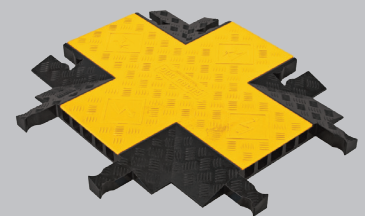

## FEATURES

- Protects cables and hoses up to 1.0" outside dia.
- The "original" cable protector
- Dog Bone Connectors to extend to any desired length
- Thick lid and base allow for high volume of traffic
- Hinged lid for easy cable placement
- Modular interlocking design

"Dog Bone" Connector

Protects cables and hoses up to 1.0" outside diameter

YELLOW JACKET® 5-CHANNEL CABLE PROTECTOR with hinged lid provides a safer crossing in high volume traffic areas while protecting valuable electrical cables and hose lines from damage. Modular interlocking design is ideal for use in industrial, commercial, and public applications.

## ACCESSORIES for Yellow Jacket 5-Channel Heavy Duty Cable Protectors

45° LEFT TURN  
MODEL: YJ5TL-125

Turns Color:  
Y/B = Yellow Lid with Black Ramps

45° RIGHT TURN  
MODEL: YJ5TR-125

Join left and right turns to create a jog

END CAPS (Pair Only)  
MODEL: YJ5EB-125

\*NOTE: Center channel width is 1.65 in. (4.19 cm)

End Caps Color: Y = Yellow

90° 4-WAY CROSS  
MODEL: YJ5X-125  
(Split or join cable runs)

	MODEL	A: LENGTH	B: WIDTH	C: HEIGHT	D: CHANNEL WIDTH*	E: CHANNEL HEIGHT	WEIGHT
45° LEFT TURN	YJ5TL-125	24 in. (61 cm)	19.75 in. (50.2 cm)	1.875 in. (4.76 cm)	1.25 in. (3.18 cm)	1.325 in. (3.37 cm)	14.2 lb. (6.4 kg)
45° RIGHT TURN	YJ5TR-125	24 in. (61 cm)	19.75 in. (50.2 cm)	1.875 in. (4.76 cm)	1.25 in. (3.18 cm)	1.325 in. (3.37 cm)	14.2 lb. (6.4 kg)
END CAPS (PAIR)	YJ5EB-125	Female: 7.375 in. (18.7 cm)	19.75 in. (50.2 cm)	1.875 in. (4.76 cm)	1.25 in. (3.18 cm)	1.125 in. (2.86 cm)	4.05 lb. (1.8 kg)
		Male: 4.25 in. (10.8 cm)	19.75 in. (50.2 cm)	1.875 in. (4.76 cm)	1.25 in. (3.18 cm)	1.125 in. (2.86 cm)	3.45 lb. (1.6 kg)
90° 4-WAY CROSS	YJ5X-125	A= 28.5 in. (72.4 cm) A2= 24.5 in. (62.2 cm)	19.75 in. (50.2 cm)	1.875 in. (4.76 cm)	1.339 in. (3.4 cm)	1.325 in. (3.37 cm)	23.1 lb. (10.5 kg)