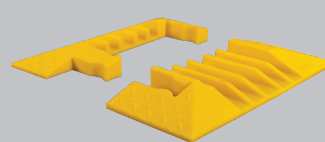

"Dog Bone" Connector

Protects cables and hoses up to 1.0" outside diameter

YELLOW JACKET® 5-CHANNEL CABLE PROTECTOR with hinged lid provides a safer crossing in high volume traffic areas while protecting valuable electrical cables and hose lines from damage. Modular interlocking design is ideal for use in industrial, commercial, and public applications.

## ACCESSORIES for Yellow Jacket 5-Channel Heavy Duty Cable Protectors

45° LEFT TURN  
MODEL: YJ5TL-125

Turns Color:  
Y/B = Yellow Lid with Black Ramps

45° RIGHT TURN  
MODEL: YJ5TR-125

Join left and right turns to create a jog

END CAPS (Pair Only)  
MODEL: YJ5EB-125

\*NOTE: Center channel width is 1.65 in. (4.19 cm)

End Caps Color: Y = Yellow

90° 4-WAY CROSS  
MODEL: YJ5X-125  
(Split or join cable runs)

	MODEL	A: LENGTH	B: WIDTH	C: HEIGHT	D: CHANNEL WIDTH*	E: CHANNEL HEIGHT	WEIGHT
45° LEFT TURN	YJ5TL-125	24 in. (61 cm)	19.75 in. (50.2 cm)	1.875 in. (4.76 cm)	1.25 in. (3.18 cm)	1.325 in. (3.37 cm)	14.2 lb. (6.4 kg)
45° RIGHT TURN	YJ5TR-125	24 in. (61 cm)	19.75 in. (50.2 cm)	1.875 in. (4.76 cm)	1.25 in. (3.18 cm)	1.325 in. (3.37 cm)	14.2 lb. (6.4 kg)
END CAPS (PAIR)	YJ5EB-125	Female: 7.375 in. (18.7 cm)	19.75 in. (50.2 cm)	1.875 in. (4.76 cm)	1.25 in. (3.18 cm)	1.125 in. (2.86 cm)	4.05 lb. (1.8 kg)
		Male: 4.25 in. (10.8 cm)	19.75 in. (50.2 cm)	1.875 in. (4.76 cm)	1.25 in. (3.18 cm)	1.125 in. (2.86 cm)	3.45 lb. (1.6 kg)
90° 4-WAY CROSS	YJ5X-125	A= 28.5 in. (72.4 cm) A2= 24.5 in. (62.2 cm)	19.75 in. (50.2 cm)	1.875 in. (4.76 cm)	1.339 in. (3.4 cm)	1.325 in. (3.37 cm)	23.1 lb. (10.5 kg)