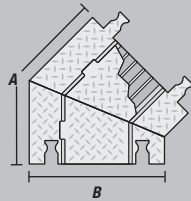

5-CHANNEL HEAVY DUTY

System features Dog Bone Connectors

FEATURES

- Protects cables and hoses up to 1.0" outside dia.
- The "original" cable protector
- Dog Bone Connectors to extend to any desired length
- Thick lid and base allow for high volume of traffic
- Hinged lid for easy cable placement
- Modular interlocking design

YELLOW JACKET® 5-CHANNEL CABLE PROTECTOR with hinged lid provides a safer crossing in high volume traffic areas while protecting valuable electrical cables and hose lines from damage. Modular interlocking design is ideal for use in industrial, commercial, and public applications.

Lid/Base Color Options

Yellow/Black = Y/B

LOAD CAPACITY

Max load tested at 70°F (21°C)

16,300 lb./Tire (7,393 kg)
32,600 lb./Axle (14,787 kg)

*NOTE: Center channel width is 1.65 in. (4.19 cm)

MODEL	A: LENGTH	B: WIDTH	C: HEIGHT	D: CHANNEL WIDTH	E: CHANNEL HEIGHT	WEIGHT
YJ5-125	36 in. (91.4 cm)	19.75 in. (50.2 cm)	1.875 in. (4.76 cm)	1.375 in. (3.49 cm)	1 in. (2.54 cm)	28.2 lb. (12.8 kg)

ACCESSORIES for Yellow Jacket 5-Channel Heavy Duty Cable Protectors

Turns Color:
Y/B = Yellow Lid with Black Ramps

45° RIGHT TURN
MODEL: YJ5TR-125

Join left and right turns to create a jog

*NOTE: Center channel width is 1.65 in. (4.19 cm)

End Caps Color: Y = Yellow