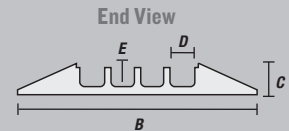

Protects cables and hoses up to 1.25" outside diameter

Lid/Base Color Options

Yellow/Black = Y/B

LOAD CAPACITY

Max load tested at 70°F (21°C)
 16,300 lb./Tire (7,393 kg)
 32,600 lb./Axle (14,787 kg)

MODEL	A: LENGTH	B: WIDTH	C: HEIGHT	D: CHANNEL WIDTH	E: CHANNEL HEIGHT	WEIGHT
YJ4-125	36 in. (91.4 cm)	17.5 in. (44.45 cm)	2 in. (5.08 cm)	1.25 in. (3.18 cm)	1.25 in. (3.18 cm)	23.5 lb. (10.7 kg)

ACCESSORIES for Yellow Jacket 4-Channel Heavy Duty Cable Protectors

END CAPS (Pair Only)

MODEL: YJ4EB-125

End Caps Color: Y = Yellow

Guard Dog Low Profiles in use at an outdoor event

Linebackers in use at a military training operation