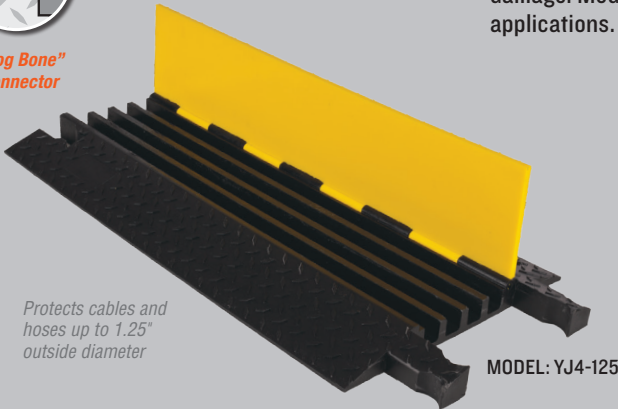

4-CHANNEL HEAVY DUTY

System features Dog Bone Connectors

FEATURES

- Protects cables and hoses up to 1.25" outside dia.
- The "original" cable protector
- Dog Bone Connectors to extend to any desired length
- Thick lid and base allow for high volume of traffic
- Hinged lid for easy cable placement
- Modular interlocking design

"Dog Bone" Connector

YELLOW JACKET® 4-CHANNEL CABLE PROTECTOR with hinged lid provides a safer crossing in high volume traffic areas while protecting valuable electrical cables and hose lines from damage. Modular interlocking design is ideal for use in industrial, commercial, and public applications.

Protects cables and hoses up to 1.25" outside diameter

Lid/Base Color Options

Yellow/Black = Y/B

LOAD CAPACITY

Max load tested at 70°F (21°C)
 16,300 lb./Tire (7,393 kg)
 32,600 lb./Axle (14,787 kg)

MODEL	A: LENGTH	B: WIDTH	C: HEIGHT	D: CHANNEL WIDTH	E: CHANNEL HEIGHT	WEIGHT
YJ4-125	36 in. (91.4 cm)	17.5 in. (44.45 cm)	2 in. (5.08 cm)	1.25 in. (3.18 cm)	1.25 in. (3.18 cm)	23.5 lb. (10.7 kg)

ACCESSORIES for Yellow Jacket 4-Channel Heavy Duty Cable Protectors

END CAPS (Pair Only)

MODEL: YJ4EB-125

End Caps Color: Y = Yellow

Guard Dog Low Profiles in use at an outdoor event

Linebackers in use at a military training operation