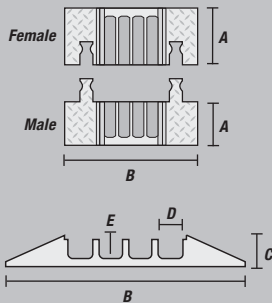

"Dog Bone" Connector

YELLOW JACKET® 4-CHANNEL CABLE PROTECTOR with hinged lid provides a safer crossing in high volume traffic areas while protecting valuable electrical cables and hose lines from damage. Modular interlocking design is ideal for use in industrial, commercial, and public applications.

Protects cables and hoses up to 1.25" outside diameter

Lid/Base Color Options

Yellow/Black = Y/B

LOAD CAPACITY

Max load tested at 70°F (21°C)
 16,300 lb./Tire (7,393 kg)
 32,600 lb./Axle (14,787 kg)

MODEL	A: LENGTH	B: WIDTH	C: HEIGHT	D: CHANNEL WIDTH	E: CHANNEL HEIGHT	WEIGHT
YJ4-125	36 in. (91.4 cm)	17.5 in. (44.45 cm)	2 in. (5.08 cm)	1.25 in. (3.18 cm)	1.25 in. (3.18 cm)	23.5 lb. (10.7 kg)

ACCESSORIES for Yellow Jacket 4-Channel Heavy Duty Cable Protectors

END CAPS (Pair Only)

MODEL: YJ4EB-125

End Caps Color: Y = Yellow

Guard Dog Low Profiles in use at an outdoor event

Linebackers in use at a military training operation

END CAPS (PAIR)	MODEL	A: LENGTH	B: WIDTH	C: HEIGHT	D: CHANNEL WIDTH	E: CHANNEL HEIGHT	WEIGHT
YJ4EB-125	Female:	7.25 in. (18.42 cm)	17.625 in. (44.77 cm)	2 in. (5.08 cm)	1.25 in. (3.18 cm)	1.25 in. (3.18 cm)	3.8 lb. (1.7 kg)
	Male:	4.25 in. (10.8 cm)	17.625 in. (44.77 cm)	2 in. (5.08 cm)	1.25 in. (3.18 cm)	1.25 in. (3.18 cm)	3 lb. (1.4 kg)