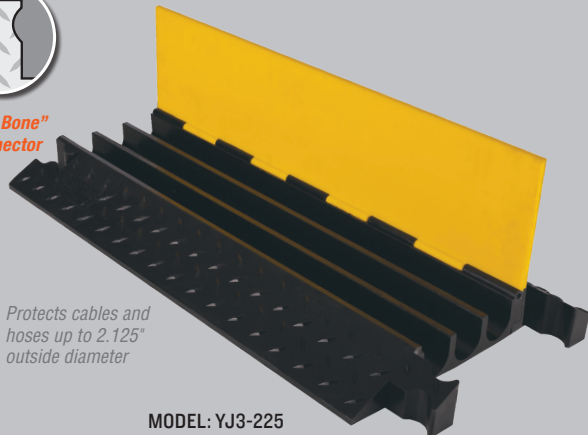

3-CHANNEL HEAVY DUTY

System features Dog Bone Connectors

FEATURES

- Protects cables and hoses up to 2.125" outside dia.
- The "original" cable protector
- Available with Standard or Wide ramps
- Dog Bone Connectors to extend to any desired length
- Thick lid and base allow for high volume of traffic
- Modular interlocking design

"Dog Bone" Connector

Protects cables and hoses up to 2.125" outside diameter

MODEL: YJ3-225

YELLOW JACKET® 3-CHANNEL CABLE PROTECTORS are available with either standard or wide ramps. The wide ramp models have longer ramps that make it easier for vehicles to cross over.

Both of these models have a hinged lid and they provide a safer crossing in high volume traffic areas while protecting valuable electrical cables and hose lines from damage. Modular interlocking design is ideal for use in industrial, commercial, and public applications.

Lid/Base Color Options

Yellow/Black = Y/B

LOAD CAPACITY

Max load tested at 70°F (21°C)

14,210 lb./Tire (6,446 kg)
28,420 lb./Axle (12,892 kg)

Available with either Standard or Wide Ramps!

End View - Standard Model