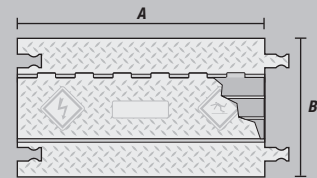

Lid/Base Color Options

Yellow/Black = Y/B

LOAD CAPACITY

Max load tested at 70°F (21°C)

14,210 lb./Tire (6,446 kg)
28,420 lb./Axle (12,892 kg)

Available with either Standard or Wide Ramps!

End View - Standard Model

End View - Wide Model

MODEL	A: LENGTH	B: WIDTH	C: HEIGHT	D: CHANNEL WIDTH	E: CHANNEL HEIGHT	WEIGHT
YJ3-225	36 in. (91.4 cm)	18.5 in. (50.8 cm)	2.875 in. (7.3 cm)	2.125 in. (5.4 cm)	2.125 in. (5.4 cm)	34.15 lb. (15.5 kg)
YJ3-225W	34.75 in. (88.3 cm)	26.75 in. (67.9 cm)	3.25 in. (8.3 cm)	2.125 in. (5.4 cm)	2.125 in. (5.4 cm)	62.9 lb. (28.5 kg)

End Caps Color: Y = Yellow

Join left and right turns to create a jog

	MODEL	A: LENGTH	B: WIDTH	C: HEIGHT	D: CHANNEL WIDTH	E: CHANNEL HEIGHT	WEIGHT
45° LEFT TURN	YJ3TL-225	23.5 in. (59.69 cm)	18.75 in. (47.63 cm)	2.875 in. (7.3 cm)	2.125 in. (5.4 cm)	2.125 in. (5.4 cm)	19 lb. (8.6 kg)
45° RIGHT TURN	YJ3TR-225	23.5 in. (59.69 cm)	18.75 in. (47.63 cm)	2.875 in. (7.3 cm)	2.125 in. (5.4 cm)	2.125 in. (5.4 cm)	18.8 lb. (8.5 kg)
END CAPS (PAIR)	YJ3EB-225	Female: 8.25 in. (20.96 cm)	18.625 in. (50.17 cm)	3 in. (7.62 cm)	2.125 in. (5.4 cm)	2.125 in. (5.4 cm)	6.2 lb. (2.8 kg)
		Male: 8.375 in. (21.27 cm)		3 in. (7.62 cm)			2.125 in. (5.4 cm)