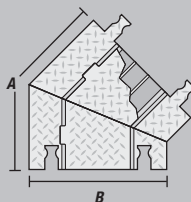

3-CHANNEL HEAVY DUTY

System features Dog Bone Connectors

FEATURES

- Protects cables and hoses up to 2.125" outside dia.
- The "original" cable protector
- Available with Standard or Wide ramps
- Dog Bone Connectors to extend to any desired length
- Thick lid and base allow for high volume of traffic
- Modular interlocking design

Protects cables and hoses up to 2.125" outside diameter

YELLOW JACKET® 3-CHANNEL CABLE PROTECTORS are available with either standard or wide ramps. The wide ramp models have longer ramps that make it easier for vehicles to cross over.

Both of these models have a hinged lid and they provide a safer crossing in high volume traffic areas while protecting valuable electrical cables and hose lines from damage. Modular interlocking design is ideal for use in industrial, commercial, and public applications.

Lid/Base Color Options

Yellow/Black = Y/B

LOAD CAPACITY

Max load tested at 70°F (21°C)

14,210 lb./Tire (6,446 kg)
28,420 lb./Axle (12,892 kg)

Available with either Standard or Wide Ramps!

MODEL	A: LENGTH	B: WIDTH	C: HEIGHT	D: CHANNEL WIDTH	E: CHANNEL HEIGHT	WEIGHT
YJ3-225	36 in. (91.4 cm)	18.5 in. (50.8 cm)	2.875 in. (7.3 cm)	2.125 in. (5.4 cm)	2.125 in. (5.4 cm)	34.15 lb. (15.5 kg)
YJ3-225W	34.75 in. (88.3 cm)	26.75 in. (67.9 cm)	3.25 in. (8.3 cm)	2.125 in. (5.4 cm)	2.125 in. (5.4 cm)	62.9 lb. (28.5 kg)

ACCESSORIES for Yellow Jacket 3-Channel Heavy Duty Cable Protectors

45° RIGHT TURN
MODEL: YJ3TR-225

Turns Color: Y/B = Yellow Lid with Black Ramps

End Caps Color: Y = Yellow

Join left and right turns to create a jog