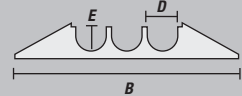

Lid/Base Color Options

Yellow/Black = Y/B

LOAD CAPACITY

Max load tested at 70°F (21°C)

14,210 lb./Tire (6,446 kg)
28,420 lb./Axle (12,892 kg)

Available with either Standard or Wide Ramps!

End View - Standard Model

End View - Wide Model

MODEL	A: LENGTH	B: WIDTH	C: HEIGHT	D: CHANNEL WIDTH	E: CHANNEL HEIGHT	WEIGHT
YJ3-225	36 in. (91.4 cm)	18.5 in. (50.8 cm)	2.875 in. (7.3 cm)	2.125 in. (5.4 cm)	2.125 in. (5.4 cm)	34.15 lb. (15.5 kg)
YJ3-225W	34.75 in. (88.3 cm)	26.75 in. (67.9 cm)	3.25 in. (8.3 cm)	2.125 in. (5.4 cm)	2.125 in. (5.4 cm)	62.9 lb. (28.5 kg)