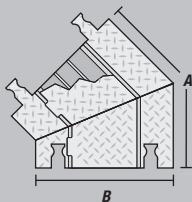

ACCESSORIES for Yellow Jacket 3-Channel Heavy Duty Cable Protectors

45° LEFT TURN
MODEL: YJ3TL-225