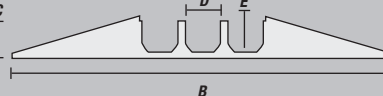

Lid/Base Color Options

Yellow/Black = Y/B

LOAD CAPACITY

Max load tested at 70°F (21°C)

14,210 lb./Tire (6,446 kg)
28,420 lb./Axle (12,892 kg)

Available with either Standard or Wide Ramps!

End View - Standard Model

End View - Wide Model

MODEL	A: LENGTH	B: WIDTH	C: HEIGHT	D: CHANNEL WIDTH	E: CHANNEL HEIGHT	WEIGHT
YJ3-225	36 in. (91.4 cm)	18.5 in. (50.8 cm)	2.875 in. (7.3 cm)	2.125 in. (5.4 cm)	2.125 in. (5.4 cm)	34.15 lb. (15.5 kg)
YJ3-225W	34.75 in. (88.3 cm)	26.75 in. (67.9 cm)	3.25 in. (8.3 cm)	2.125 in. (5.4 cm)	2.125 in. (5.4 cm)	62.9 lb. (28.5 kg)