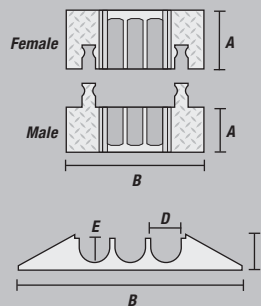

End View - Wide Model

MODEL	A: LENGTH	B: WIDTH	C: HEIGHT	D: CHANNEL WIDTH	E: CHANNEL HEIGHT	WEIGHT
YJ3-225	36 in. (91.4 cm)	18.5 in. (50.8 cm)	2.875 in. (7.3 cm)	2.125 in. (5.4 cm)	2.125 in. (5.4 cm)	34.15 lb. (15.5 kg)
YJ3-225W	34.75 in. (88.3 cm)	26.75 in. (67.9 cm)	3.25 in. (8.3 cm)	2.125 in. (5.4 cm)	2.125 in. (5.4 cm)	62.9 lb. (28.5 kg)

ACCESSORIES for Yellow Jacket 3-Channel Heavy Duty Cable Protectors

45° LEFT TURN
MODEL: YJ3TL-225

45° RIGHT TURN
MODEL: YJ3TR-225

Turns Color: Y/B = Yellow Lid with Black Ramps

END CAPS (Pair Only)
MODEL: YJ3EB-225

End Caps Color: Y = Yellow

Join left and right turns to create a jog

	MODEL	A: LENGTH	B: WIDTH	C: HEIGHT	D: CHANNEL WIDTH	E: CHANNEL HEIGHT	WEIGHT
45° LEFT TURN	YJ3TL-225	23.5 in. (59.69 cm)	18.75 in. (47.63 cm)	2.875 in. (7.3 cm)	2.125 in. (5.4 cm)	2.125 in. (5.4 cm)	19 lb. (8.6 kg)
45° RIGHT TURN	YJ3TR-225	23.5 in. (59.69 cm)	18.75 in. (47.63 cm)	2.875 in. (7.3 cm)	2.125 in. (5.4 cm)	2.125 in. (5.4 cm)	18.8 lb. (8.5 kg)
END CAPS (PAIR)	YJ3EB-225	Female: 8.25 in. (20.96 cm)	18.625 in. (50.17 cm)	3 in. (7.62 cm)	2.125 in. (5.4 cm)	2.125 in. (5.4 cm)	6.2 lb. (2.8 kg)
		Male: 8.375 in. (21.27 cm)		3 in. (7.62 cm)			2.125 in. (5.4 cm)