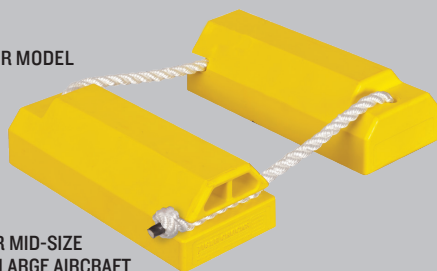

## AC4600 SERIES - for mid-sized to large aircraft

LR MODEL

FOR MID-SIZE TO LARGE AIRCRAFT

LR-H MODEL

MODEL	DESCRIPTION	A: LENGTH	B: WIDTH	C: HEIGHT	LANYARD	WEIGHT	COLOR
AC4614-LR	Aviation Chock with 36" Locking Rope (no Rubber Pad)	14 in. (35.6 cm)	6 in. (15.2 cm)	4 in. (10.2 cm)	36 in. (91.4 cm)	6.2 lb. (2.8 kg)	Hi-Vis Yellow
AC4614-LR-H	Aviation Chock with Carrying Handle and 72" Looped Locking Rope (no Rubber Pad)	14 in. (35.6 cm)	6 in. (15.2 cm)	4 in. (10.2 cm)	36 in. (91.4 cm)	6.35 lb. (2.9 kg)	Hi-Vis Yellow
AC4614-LR-RP	Aviation Chock with Rubber Pad and 36" Locking Rope	14 in. (35.6 cm)	6 in. (15.2 cm)	4.25 in. (10.8 cm)	36 in. (91.4 cm)	8.3 lb. (3.8 kg)	Hi-Vis Yellow
AC4614-LR-RP-H	Aviation Chock with Carrying Handle and Rubber Pad	14 in. (35.6 cm)	6 in. (15.2 cm)	4.25 in. (10.8 cm)	36 in. (91.4 cm)	8.45 lb. (3.8 kg)	Hi-Vis Yellow
ACROPE-36X5/8	Replacement Locking Rope for AC4614	36 in. (91.4 cm)	.625 in. (1.6 cm)	.625 in. (1.6 cm)	36 in. (91.4 cm)	.25 lb. (.11 kg)	White
ACPAD-4614	Replacement Rubber Pad for AC4614	11.5 in. (29.2 cm)	5.5 in. (14.0 cm)	.5 in. (1.3 cm)	N/A	2.1 lb. (1.0 kg)	Black